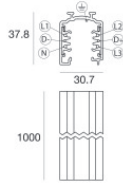

	Tool - Cutter S-9000/T	Code		
		81005		
		Track - Three-phase Recessed White DALI Track, 1 m (9000-1/W-R) Length: 1000mm; Type of track: Standard. Material:Aluminium, colour:White, processing:Coating.	Finish	Code
			White	80990
		Track - Three-phase Recessed White DALI Track, 2 m (9000-2/W-R) Length: 2000mm; Type of track: Standard. Material:Aluminium, colour:White, processing:Coating.	Finish	Code
			White	80991
		Track - Three-phase Recessed White DALI Track, 3 m (9000-3/W-R) Length: 3000mm; Type of track: Standard. Material:Aluminium, colour:White, processing:Coating.	Finish	Code
			White	80992
		Track - Three-phase Recessed Grey DALI Track, 1 m (9000-1/B-R) Length: 1000mm; Type of track: Standard. Material:Aluminium, colour:Black, processing:Coating.	Finish	Code
			Black	80993
		Track - Three-phase Recessed Black DALI Track, 2 m (9000-1/B-R) Length: 2000mm; Type of track: Standard. Material:Aluminium, colour:Black, processing:Coating.	Finish	Code
			Black	80994
		Track - Three-phase Recessed Black DALI Track, 3 m (9000-3/B-R) Length: 3000mm; Type of track: Standard. Material:Aluminium, colour:Black, processing:Coating.	Finish	Code
			Black	80995
		Track Length: 1000mm; Type of track: Standard. Material:Aluminium, colour:White, processing:Coating.	Finish	Code
			White	83336

Track
 Length: 2000mm; Type of track: Standard.
 Material:Aluminium, colour:White, processing:Coating.

Finish	Code
White	83337

Track
 Length: 3000mm; Type of track: Standard.
 Material:Aluminium, colour:White, processing:Coating.

Finish	Code
White	83338

Track
 Length: 1000mm; Type of track: Standard.
 Material:Aluminium, colour:Black, processing:Coating.

Finish	Code
Black	83339

Track
 Length: 2000mm; Type of track: Standard.
 Material:Aluminium, colour:Black, processing:Coating.