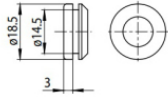

Closing cap - White gasket (S-9001/115-W)
Material:white.

Code
81084