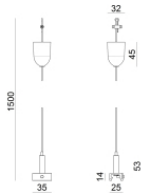

Suspensions - 1.5m white pendant luminaires kit (9000-KIT3-1,5-W)
Material:plastic, colour:white.

Code
81006

Suspensions - 5m white pendant luminaires kit (9000-KIT3-5-W)
Material:plastic, colour:white.

Code
81007

Suspensions - 1.5m black pendant luminaires kit (9000-KIT3-1,5-B)
Material:plastic, colour:black.

Code
81008