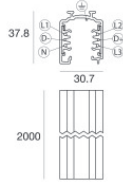

	Tool - Cutter S-9000/T	Code		
		81005		
		Track - Three-phase Recessed White DALI Track, 1 m (9000-1/W-R) Length: 1000mm; Type of track: Standard. Material:Aluminium, colour:White, processing:Coating.	Finish	Code
			White	80990
		Track - Three-phase Recessed White DALI Track, 2 m (9000-2/W-R) Length: 2000mm; Type of track: Standard. Material:Aluminium, colour:White, processing:Coating.	Finish	Code
			White	80991
		Track - Three-phase Recessed White DALI Track, 3 m (9000-3/W-R) Length: 3000mm; Type of track: Standard. Material:Aluminium, colour:White, processing:Coating.	Finish	Code
			White	80992
		Track - Three-phase Recessed Grey DALI Track, 1 m (9000-1/B-R) Length: 1000mm; Type of track: Standard. Material:Aluminium, colour:Black, processing:Coating.	Finish	Code
			Black	80993
		Track - Three-phase Recessed Black DALI Track, 2 m (9000-1/B-R) Length: 2000mm; Type of track: Standard. Material:Aluminium, colour:Black, processing:Coating.	Finish	Code
			Black	80994
		Track - Three-phase Recessed Black DALI Track, 3 m (9000-3/B-R) Length: 3000mm; Type of track: Standard. Material:Aluminium, colour:Black, processing:Coating.	Finish	Code
			Black	80995
		Track Length: 1000mm; Type of track: Standard. Material:Aluminium, colour:White, processing:Coating.	Finish	Code
			White	83336