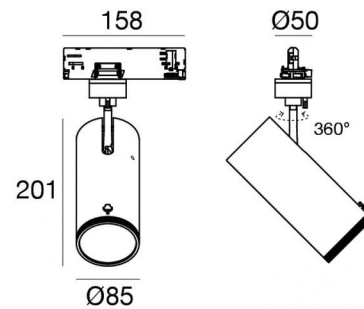

Projectors | arrayLED 0 W DC - 37 W AC | CRI 92
82109N85

Technical data	
Type	Track
Installation position	Ceiling
Installation environment	Indoor
Light Source	LED
Circuit structure	arrayLED
Optics	Adjustable Focus
Light emission direction	frontal
Nominal power	0 W DC
Total Power	37 W
Nominal input voltage	220 - 240 V AC
Input voltage range	198 - 264 V AC
CCT / Tone	4000 K
Colour rendering index	92 Ra
C.C. / C.V.	AC
Safety class	2
IP	IP20
Glow wire test	850°
Direct mounting on normally flammable surfaces	Yes
CE	Yes
Driver included	Driver
Dimmable article	Dimming on Board
Directional	Swivelling
total angle (vertical plane)	90 °
total angle (horizontal plane)	360 °
Tilting	No
Walk-over	No
Drive-over	No
Cable included	No
Resin potting	No
Type of light emission	Single emission
Net weight	0.92 Kg
Electrostatic discharge protection	Yes
Surge protection	2 KV

Track
 Length: 2000mm; Type of track: Standard.
 Material:Aluminium, colour:White, processing:Coating.

Finish	Code
White	83337

Track
 Length: 3000mm; Type of track: Standard.
 Material:Aluminium, colour:White, processing:Coating.