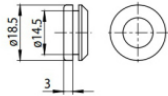

Closing cap - Black gasket (S-9001/115-B)
Material:black, colour:black.

Code
81085