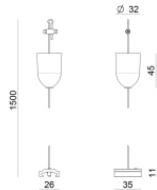

Ceiling rose - 1.5m black pendant luminaire kit + bracket ((9000-KIT5-1,5-B)
Material:plastic, colour:black.

Code
81014