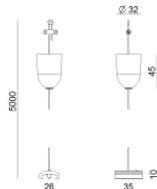

Ceiling rose - 5m white pendant luminaire kit + bracket (9000-KIT5-5-W)
Material:plastic, colour:white.

Code
81013

Ceiling rose - 5m black pendant luminaire kit + bracket (9000-KIT5-5-B)
Material:plastic, colour:black.

Code
81015