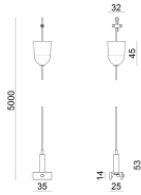

Suspensions - 5m black pendant luminaires kit (9000-KIT3-5-B)
Material:plastic, colour:black.

Code
81009