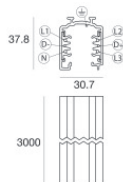

	Tool - Cutter S-9000/T	Code		
		81005		
		Track - Three-phase Recessed White DALI Track, 1 m (9000-1/W-R) Length: 1000mm; Type of track: Standard. Material:Aluminium, colour:White, processing:Coating.	Finish	Code
			White	80990
		Track - Three-phase Recessed White DALI Track, 2 m (9000-2/W-R) Length: 2000mm; Type of track: Standard. Material:Aluminium, colour:White, processing:Coating.	Finish	Code
			White	80991
		Track - Three-phase Recessed White DALI Track, 3 m (9000-3/W-R) Length: 3000mm; Type of track: Standard. Material:Aluminium, colour:White, processing:Coating.	Finish	Code
			White	80992
		Track - Three-phase Recessed Grey DALI Track, 1 m (9000-1/B-R) Length: 1000mm; Type of track: Standard. Material:Aluminium, colour:Black, processing:Coating.	Finish	Code
			Black	80993
		Track - Three-phase Recessed Black DALI Track, 2 m (9000-1/B-R) Length: 2000mm; Type of track: Standard. Material:Aluminium, colour:Black, processing:Coating.	Finish	Code
			Black	80994
		Track - Three-phase Recessed Black DALI Track, 3 m (9000-3/B-R) Length: 3000mm; Type of track: Standard. Material:Aluminium, colour:Black, processing:Coating.	Finish	Code
			Black	80995
		Track Length: 1000mm; Type of track: Standard. Material:Aluminium, colour:White, processing:Coating.	Finish	Code
			White	83336

Track
 Length: 2000mm; Type of track: Standard.
 Material:Aluminium, colour:White, processing:Coating.

Finish	Code
White	83337

Track
 Length: 3000mm; Type of track: Standard.
 Material:Aluminium, colour:White, processing:Coating.

Finish	Code
White	83338

Track
 Length: 1000mm; Type of track: Standard.
 Material:Aluminium, colour:Black, processing:Coating.

Finish	Code
Black	83339

Track
 Length: 2000mm; Type of track: Standard.
 Material:Aluminium, colour:Black, processing:Coating.

Finish	Code
Black	83340

Track
 Length: 3000mm; Type of track: Standard.
 Material:Aluminium, colour:Black, processing:Coating.

Finish	Code
Black	83341