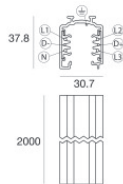

	Tool - Cutter S-9000/T	Code		
		81005		
		Track - Three-phase Recessed White DALI Track, 1 m (9000-1/W-R) Length: 1000mm; Type of track: Standard. Material:Aluminium, colour:White, processing:Coating.	Finish	Code
			White	80990
		Track - Three-phase Recessed White DALI Track, 2 m (9000-2/W-R) Length: 2000mm; Type of track: Standard. Material:Aluminium, colour:White, processing:Coating.	Finish	Code
			White	80991
		Track - Three-phase Recessed White DALI Track, 3 m (9000-3/W-R) Length: 3000mm; Type of track: Standard. Material:Aluminium, colour:White, processing:Coating.	Finish	Code
			White	80992
		Track - Three-phase Recessed Grey DALI Track, 1 m (9000-1/B-R) Length: 1000mm; Type of track: Standard. Material:Aluminium, colour:Black, processing:Coating.	Finish	Code
			Black	80993
		Track - Three-phase Recessed Black DALI Track, 2 m (9000-1/B-R) Length: 2000mm; Type of track: Standard. Material:Aluminium, colour:Black, processing:Coating.	Finish	Code
			Black	80994
		Track - Three-phase Recessed Black DALI Track, 3 m (9000-3/B-R) Length: 3000mm; Type of track: Standard. Material:Aluminium, colour:Black, processing:Coating.	Finish	Code
			Black	80995
		Track Length: 1000mm; Type of track: Standard. Material:Aluminium, colour:White, processing:Coating.	Finish	Code
			White	83336

Track
 Length: 2000mm; Type of track: Standard.
 Material:Aluminium, colour:White, processing:Coating.

Finish	Code
White	83337

Track
 Length: 3000mm; Type of track: Standard.
 Material:Aluminium, colour:White, processing:Coating.

Finish	Code
White	83338

Track
 Length: 1000mm; Type of track: Standard.
 Material:Aluminium, colour:Black, processing:Coating.

Finish	Code
Black	83339

Track
 Length: 2000mm; Type of track: Standard.
 Material:Aluminium, colour:Black, processing:Coating.