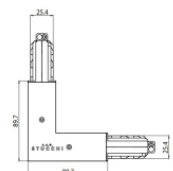

Junction - White L junction - internal (9011/W)
Type linear.
Material:PC, colour:white.

Finish	Code
White	81045