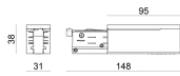

Power supply - White left power supply header (9002/W)
Material:PC, colour:white.

Code
81036