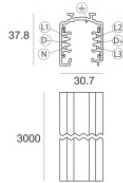

	Tool - Cutter S-9000/T	Code		
		81005		
		Track - Three-phase Recessed White DALI Track, 1 m (9000-1/W-R) Length: 1000mm; Type of track: Standard. Material:Aluminium, colour:White, processing:Coating.	Finish	Code
			White	80990
		Track - Three-phase Recessed White DALI Track, 2 m (9000-2/W-R) Length: 2000mm; Type of track: Standard. Material:Aluminium, colour:White, processing:Coating.	Finish	Code
			White	80991
		Track - Three-phase Recessed White DALI Track, 3 m (9000-3/W-R) Length: 3000mm; Type of track: Standard. Material:Aluminium, colour:White, processing:Coating.	Finish	Code
			White	80992
		Track - Three-phase Recessed Grey DALI Track, 1 m (9000-1/B-R) Length: 1000mm; Type of track: Standard. Material:Aluminium, colour:Black, processing:Coating.	Finish	Code
			Black	80993
		Track - Three-phase Recessed Black DALI Track, 2 m (9000-1/B-R) Length: 2000mm; Type of track: Standard. Material:Aluminium, colour:Black, processing:Coating.	Finish	Code
			Black	80994
		Track - Three-phase Recessed Black DALI Track, 3 m (9000-3/B-R) Length: 3000mm; Type of track: Standard. Material:Aluminium, colour:Black, processing:Coating.	Finish	Code
			Black	80995
		Track Length: 1000mm; Type of track: Standard. Material:Aluminium, colour:White, processing:Coating.	Finish	Code
			White	83336

Track
 Length: 2000mm; Type of track: Standard.
 Material:Aluminium, colour:White, processing:Coating.

Finish	Code
White	83337

Track
 Length: 3000mm; Type of track: Standard.
 Material:Aluminium, colour:White, processing:Coating.