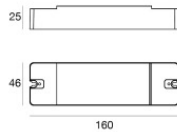

Outer casing

installation position: floor, land; type of installation: masonry L=110mm, H=220mm,
D=110mm.

Material:ABS Plastic, colour:black.

Code

98122

Dimmer

RF Remote controller

Code