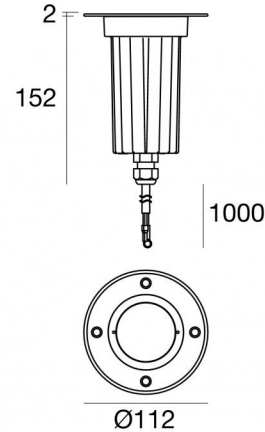

Suelo_RX RGBW

Uplights | 1 x powerLED 8 W DC 630 mA
 RGBW - 3000
81718V06

Technical data	
Type	Drive Over
Installation position	Floor
Installation environment	Outdoor
Light Source	LED
Circuit structure	powerLED
Optics	Ultra Spot
Light emission direction	upward
Nominal power	8 W DC
Input voltage range	630mA
CCT / Tone	RGBW - 3000 K
C.C. / C.V.	CC
Safety class	3
IP	IP68
Installation limitations	Not for underwater use
IK	IK10
Glow wire test	850°
Direct mounting on normally flammable surfaces	Yes
CE	Yes
Driver included	No
Dimmable article	Yes
Directional	No
Tilting	No
Walk-over	Yes
Drive-over	2500 Kg
Cable included	Yes
Cable length	1 m
Resin potting	Yes
Type of light emission	Single emission
Net weight	0.700 Kg
Electrostatic discharge protection	No
Surge protection	No
Optics technology	F.O.L.
Product technological characteristics	Acquastop - TVS

The total absorbed power is 8 W. The power supply cable is included and features a 1 m length.

The device features protection class III and can be floor-mounted with an outer casing, code 98122(for concrete or masonry).

Outer casing

installation position: floor, land; type of installation: masonry L=110mm, H=220mm,
D=110mm.

Material:ABS Plastic, colour:black.

Code

98122

Dimmer

RF Remote controller

Code