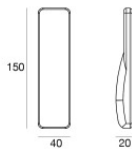

RF remote control

Code

C-W600001