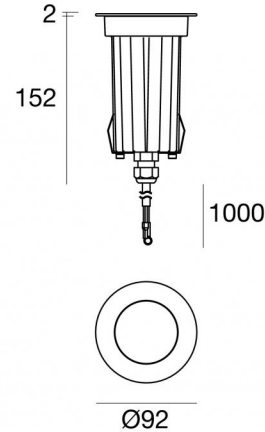

# Suelo\_R RGBW

Uplights | 1 x powerLED 8 W DC 630 mA  
 RGBW - 3000  
**81717V15**

Technical data	
Type	Drive Over
Installation position	Floor
Installation environment	Outdoor
Light Source	LED
Circuit structure	powerLED
Optics	Spot
Light emission direction	upward
Nominal power	8 W DC
Input voltage range	630mA
CCT / Tone	RGBW - 3000 K
C.C. / C.V.	CC
Safety class	3
IP	IP68
Installation limitations	Not for underwater use
IK	IK10
Glow wire test	850°
Direct mounting on normally flammable surfaces	Yes
CE	Yes
Driver included	No
Dimmable article	Yes
Directional	No
Tilting	No
Walk-over	Yes
Drive-over	2500 Kg
Cable included	Yes
Cable length	1 m
Resin potting	Yes
Type of light emission	Single emission
Net weight	0.750 Kg
Electrostatic discharge protection	No
Surge protection	No
Optics technology	F.O.L.
Product technological characteristics	Acquastop - TVS

The total absorbed power is 8 W. The power supply cable is included and features a 1 m length.

The device features protection class III and can be floor-mounted with an outer casing, code 99681 (for concrete or masonry).