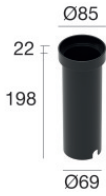

Suelo_R RGBW | Uplights | Accessories
81717V15

Outer casing

installation position: floor, land; type of installation: masonry L=85mm, H=220mm,
D=85mm.

Material:ABS, colour:Black.

Code

99681