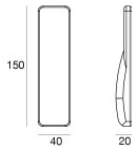

RF remote control

Code

C-W600001