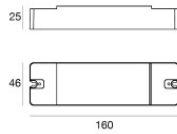

Dimmer

RF Remote controller

Code

C-E700003