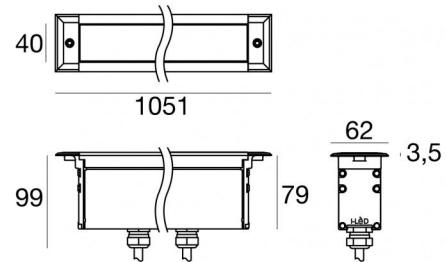

Lines | x powerLED 0 W DC - 41 W AC | CRI 80
81605N25

Technical data	
Type	Frame
Installation position	Wall lights - Floor
Installation environment	Outdoor
Light Source	LED
Circuit structure	powerLED
Optics	Elliptical
Light emission direction	upward
Nominal power	0 W DC
Total Power	41 W
Nominal input voltage	220 - 240 V AC
Input voltage range	220 - 240 V AC
CCT / Tone	4000 K
Colour rendering index	80 Ra
C.C. / C.V.	AC
Safety class	1
IP	IP67
IK	IK10
Glow wire test	850°
Direct mounting on normally flammable surfaces	Yes
CE	Yes
Driver included	Driver
Dimmable article	DALI
Directional	No
Tilting	No
Walk-over	Yes
Drive-over	No
Cable included	Yes
Cable length	0.2 m
Resin potting	No
Type of light emission	Single emission
Net weight	4.8 Kg
Electrostatic discharge protection	4 KV
Surge protection	5 KV
Product technological characteristics	Acquastop - TVS

Finishing casing	
Material	Aluminium 6060
Colour	Anodised Aluminum
Processing	20 µm anodizing

Finishing diffuser	
Material	Extra clear glass - Tempered
Colour	transparent
Processing	Silk-screening

Cables Electrification+signal	
Cable connector	Female Socket 5 Pin
IP (locked condition)	68
Cable connector	Male Plug 5 Pin

	<p>Outer casing installation position: wall lights, floor; type of installation: masonry L=1036mm, H=138.3mm, D=100.2mm. Material:Iron, colour:zinc, processing:Galvanising.</p>	<p>Finish Grey</p> <p>Code 98673</p>
	<p>Cable and connector Length 5000 mm.</p>	<p>Code 99822</p>
	<p>Cable and connector Length 1000 mm.</p>	<p>Code 99823</p>
	<p>Cable and connector Length 5000 mm.</p>	<p>Code 99824</p>
	<p>Cable and connector Length 10000 mm.</p>	<p>Code 99825</p>
	<p>Cable and connector Length 1000 mm.</p>	<p>Code 99826</p>