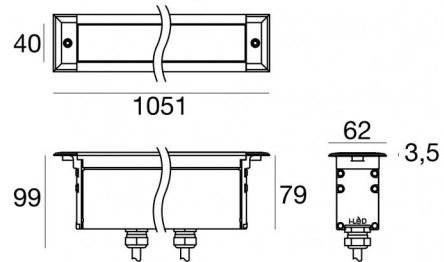

Lines | x powerLEDs 0 W DC - 41 W AC | CRI 80  
81605M25

Technical data	
Type	Frame
Installation position	Wall lights - Floor
Installation environment	Outdoor
Light Source	LED
Circuit structure	powerLEDs
Optics	Elliptical
Light emission direction	upward
Nominal power	0 W DC
Total Power	41 W
Nominal input voltage	220 - 240 V AC
Input voltage range	220 - 240 V AC
CCT / Tone	2700 K
Colour rendering index	80 Ra
C.C. / C.V.	AC
Safety class	1
IP	IP67
IK	IK10
Glow wire test	850°
Direct mounting on normally flammable surfaces	Yes
CE	Yes
Driver included	Driver
Dimmable article	DALI
Directional	No
Tilting	No
Walk-over	Yes
Drive-over	No
Cable included	Yes
Cable length	0.2 m
Resin potting	No
Type of light emission	Single emission
Net weight	4.8 Kg
Electrostatic discharge protection	4 KV
Surge protection	5 KV
Product technological characteristics	Acquastop - TVS

## 81605M25

		<p>Outer casing          installation position: wall lights, floor; type of installation: masonry L=1036mm, H=138.3mm, D=100.2mm.          Material:Iron, colour:zinc, processing:Galvanising.</p>	<p><b>Finish</b>          Grey</p>	<p><b>Code</b>          98673</p>
		<p>Cable and connector          Length 5000 mm.</p>		<p><b>Code</b>          99822</p>
		<p>Cable and connector          Length 1000 mm.</p>		<p><b>Code</b>          99823</p>
		<p>Cable and connector          Length 5000 mm.</p>		<p><b>Code</b>          99824</p>
		<p>Cable and connector          Length 10000 mm.</p>		<p><b>Code</b>          99825</p>
		<p>Cable and connector          Length 1000 mm.</p>		<p><b>Code</b>          99826</p>