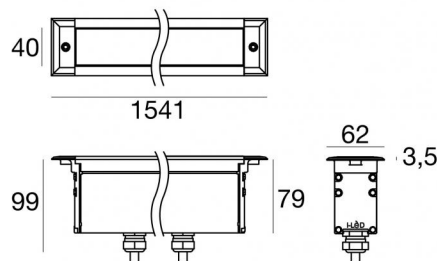

Archiline_A

Lines | x powerLEDs 0 W DC - 65 W AC | CRI 80
81590M15

Technical data	
Type	Frame
Installation position	Wall lights - Floor
Installation environment	Outdoor
Light Source	LED
Circuit structure	powerLEDs
Optics	Spot
Light emission direction	upward
Nominal power	0 W DC
Total Power	65 W
Nominal input voltage	220 - 240 V AC
Input voltage range	110 - 240 V AC
CCT / Tone	2700 K
Colour rendering index	80 Ra
C.C. / C.V.	AC
Safety class	1
IP	IP67
IK	IK10
Glow wire test	850°
Direct mounting on normally flammable surfaces	Yes
CE	Yes
Driver included	Driver
Dimmable article	No
Directional	No
Tilting	No
Walk-over	Yes
Drive-over	No
Cable included	Yes
Cable length	0.2 m
Resin potting	No
Type of light emission	Single emission
Net weight	7 Kg
Electrostatic discharge protection	4 KV
Surge protection	5 KV
Product technological characteristics	Acquastop - TVS

Finishing casing	
Material	Aluminium 6060
Colour	Anodised Aluminum
Processing	20 µm anodizing

Finishing diffuser	
Material	Extra clear glass - Tempered
Colour	transparent
Processing	Silk-screening

Cables Electrification	
Cable connector	Female Socket 3 Pin
IP (locked condition)	68
Cable connector	Male Plug 3 pin

	<p>Cable and connector Length 2000 mm; insulation double; section 1.5 mm²; cable gland: no; external diameter: 9.5 mm; colors: blue - brown - yellow-green.</p>	<p>Code <u>99057</u></p>	
	<p>Cable and connector Length 5000 mm; insulation double; section 1.5 mm²; cable gland: no; external diameter: 9.5 mm; colors: blue - brown - yellow-green.</p>	<p>Code <u>98147</u></p>	
		<p>Cable and connector Length 10000 mm; insulation double; section 1.5 mm²; cable gland: no; external diameter: 9.5 mm; colors: blue - brown - yellow-green.</p>	<p>Code <u>98146</u></p>
		<p>Outer casing installation position: wall lights, floor; type of installation: masonry L=1536mm, H=138.3mm, D=100.2mm. Material:Iron, colour:zinc, processing:Galvanising.</p>	<p>Finish Grey</p> <p>Code <u>99760</u></p>