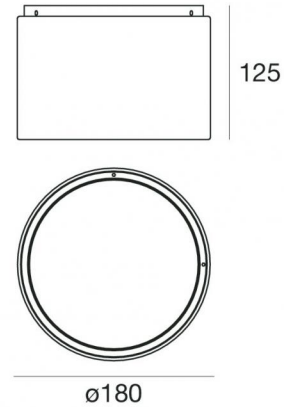

Ceiling Downlights | arrayLED 0 W DC - 39 W AC
CRI 80
81372W60

Technical data	
Type	Surface
Installation position	Ceiling
Installation environment	Outdoor
Light Source	LED
Circuit structure	arrayLED
Optics	Wide Flood
Light emission direction	downward
Nominal power	0 W DC
Total Power	39 W
Nominal input voltage	220 - 240 V AC
Input voltage range	198 - 264 V AC
CCT / Tone	3000 K
Colour rendering index	80 Ra
C.C. / C.V.	AC
Safety class	1
IP	IP65
IK	IK08
Glow wire test	850°
Direct mounting on normally flammable surfaces	Yes
CE	Yes
Driver included	Driver
Dimmable article	No
Directional	No
Tilting	No
Walk-over	No
Drive-over	No
Cable included	No
Resin potting	No
Type of light emission	Single emission
Net weight	2.8 Kg
Electrostatic discharge protection	Yes
Surge protection	5 KV
Optics technology	Set-back low glare optics

Finishing casing	
Material	Die-cast Aluminium EN AB - 46100
Colour	Black
Processing	Open pore anodizing + Powder Coating
Finishing diffuser	
Material	Extra clear glass
Colour	transparent
Processing	Silk-screening