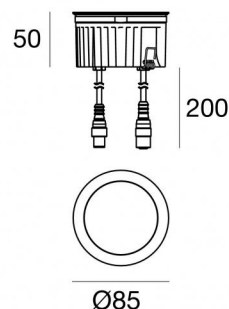

Uplights | 1 x powerLED 8 W DC 630 mA  
RGBW - 3000

81322V06

Technical data	
Type	Walk Over
Installation position	Floor
Installation environment	Outdoor
Light Source	LED
Circuit structure	powerLED
Optics	Ultra Spot
Light emission direction	upward
Nominal power	8 W DC
Input voltage range	630mA
CCT / Tone	RGBW - 3000 K
C.C. / C.V.	CC
Safety class	3
IP	IP68
Installation limitations	Not for underwater use
IK	IK10
Glow wire test	850°
Direct mounting on normally flammable surfaces	Yes
CE	Yes
Driver included	No
Dimmable article	Yes
Directional	No
Tilting	No
Walk-over	Yes
Drive-over	No
Cable included	Yes
Cable length	0.20 m
Resin potting	Yes
Type of light emission	Single emission
Net weight	0.5 Kg
Electrostatic discharge protection	No
Surge protection	No
Product technological characteristics	Acquastop