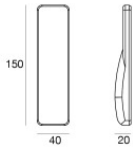

Orma_A | Uplights | Accessories
81322V06

RF remote control

Code

C-W600001