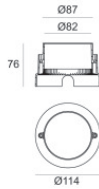

#### Cables Electrification

Cable connector	No
-----------------	----

Orma\_IJ | Uplights | Accessories  
**81202W30**

**Outer casing**

installation position: floor, land; type of installation: masonry L=114mm, H=76mm, D=114mm.