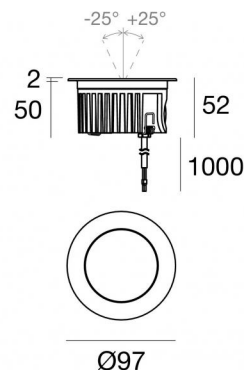

Uplights | arrayLED 0 W DC 24 V | CRI 80  
81202W30

Technical data	
Type	Walk Over
Installation position	Floor
Installation environment	Outdoor
Light Source	LED
Circuit structure	arrayLED
Optics	Medium Flood
Light emission direction	upward
Nominal power	0 W DC
Input voltage range	24 V
CCT / Tone	3000 K
Colour rendering index	80 Ra
C.C. / C.V.	CV
Safety class	3
IP	IP68
Installation limitations	Not for underwater use
IK	IK10
Glow wire test	850°
Direct mounting on normally flammable surfaces	Yes
CE	Yes
Driver included	No
C.V. - C.C. Converter	Converter 24V included
Dimmable article	No
Directional	No
Tilting	Yes
total angle (vertical plane)	50 °
Walk-over	Yes
Drive-over	No
Cable included	Yes
Cable length	1 m
Resin potting	Yes
Type of light emission	Single emission
Net weight	0.5 Kg
Electrostatic discharge protection	No
Surge protection	No
Product technological characteristics	Acquastop

#### Cables Electrification

Cable connector	No
-----------------	----

Orma\_IJ | Uplights | Accessories  
**81202W30**

**Outer casing**

installation position: floor, land; type of installation: masonry L=114mm, H=76mm, D=114mm.