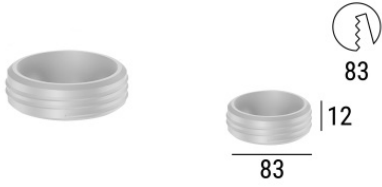

Downlights | x powerLED 0 W DC 700 mA | CRI 90
81123W45

Technical data	
Type	Encasement with flange
Installation position	Ceiling
Installation environment	Indoor
Light Source	LED
Circuit structure	powerLED
Optics	Medium Wide Flood
Light emission direction	downward
Nominal power	0 W DC
Input voltage range	700mA
CCT / Tone	3000 K
Colour rendering index	90 Ra
C.C. / C.V.	CC
Safety class	3
IP	IP44
Optical compartment IP	IP65
Glow wire test	850°
Direct mounting on normally flammable surfaces	Yes
CE	Yes
Driver included	No
Dimmable article	DALI - 1-10V
Directional	No
Tilting	Yes
total angle (horizontal plane)	360 °
total angle (vertical plane)	35 °
Walk-over	No
Drive-over	No
Cable included	Yes
Cable length	0.170 m
Resin potting	No
Type of light emission	Single emission
Net weight	0.277 Kg
Electrostatic discharge protection	No
Surge protection	No
Optics technology	Honey comb
Product technological characteristics	TVS

Finishing casing	
Material	Die-cast Aluminium EN AB - 46100
Colour	black
Processing	Powder coating
Finishing diffuser	
Material	UV Resistant Polycarbonate
Colour	transparent
Finishing flange	
Material	Die-cast Aluminium EN AB - 46100
Colour	Black
Processing	Powder coating
Finishing radiator	
Material	Die-cast Aluminium EN AB - 46100
Colour	Aluminium
Processing	Polishing
Cables Electrification	
Cable connector	No

Vos_RJ | Downlights | Accessories
81123W45

Outer casing

installation position: ceiling; type of installation: drywall L=83mm, H=12mm, D=83mm.
Material:Aluminium, colour:Anodised Aluminum, processing:Anodisation.