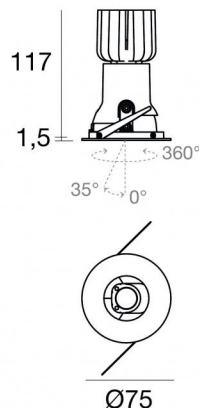

Downlights | x powerLED 0 W DC 700 mA | CRI 90
81123W45

Technical data	
Type	Encasement with flange
Installation position	Ceiling
Installation environment	Indoor
Light Source	LED
Circuit structure	powerLED
Optics	Medium Wide Flood
Light emission direction	downward
Nominal power	0 W DC
Input voltage range	700mA
CCT / Tone	3000 K
Colour rendering index	90 Ra
C.C. / C.V.	CC
Safety class	3
IP	IP44
Optical compartment IP	IP65
Glow wire test	850°
Direct mounting on normally flammable surfaces	Yes
CE	Yes
Driver included	No
Dimmable article	DALI - 1-10V
Directional	No
Tilting	Yes
total angle (horizontal plane)	360 °
total angle (vertical plane)	35 °
Walk-over	No
Drive-over	No
Cable included	Yes
Cable length	0.170 m
Resin potting	No
Type of light emission	Single emission
Net weight	0.277 Kg
Electrostatic discharge protection	No
Surge protection	No
Optics technology	Honey comb
Product technological characteristics	TVS

Vos_RJ | Downlights | Accessories
81123W45

Outer casing

installation position: ceiling; type of installation: drywall L=83mm, H=12mm, D=83mm.
Material:Aluminium, colour:Anodised Aluminum, processing:Anodisation.