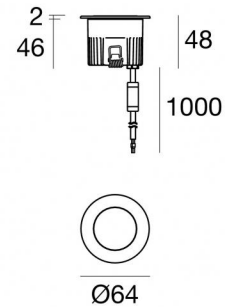

Uplights | x powerLED 0 W DC 24 V | CRI 80
80585W25

Technical data	
Type	Walk Over
Installation position	Floor
Installation environment	Outdoor
Light Source	LED
Circuit structure	powerLED
Optics	Elliptic Spot
Light emission direction	upward
Nominal power	0 W DC
Input voltage range	24 V
CCT / Tone	3000 K
Colour rendering index	80 Ra
C.C. / C.V.	CV
Safety class	3
IP	IP68
Installation limitations	Not for underwater use
IK	IK10
Glow wire test	850°
Direct mounting on normally flammable surfaces	Yes
CE	Yes
Driver included	No
C.V. - C.C. Converter	Converter 24V included
Dimmable article	DALI - 1-10V
Directional	No
Tilting	No
Walk-over	Yes
Drive-over	2000 Kg
Cable included	Yes
Cable length	1 m
Resin potting	Yes
Type of light emission	Single emission
Net weight	0.2 Kg
Electrostatic discharge protection	No
Surge protection	No
Product technological characteristics	Acquastop - TVS

Orma_I | Uplights | Accessories
80585W25

Outer casing

installation position: floor, land; type of installation: masonry L=97mm, H=76mm, D=97mm.
Material:ABS Plastic, colour:black.

Code

99650