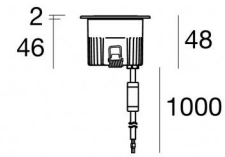

Uplights | x powerLED 0 W DC 350 mA | CRI 80
80582M25

Ø64

Technical data	
Type	Walk Over
Installation position	Floor
Installation environment	Outdoor
Light Source	LED
Circuit structure	powerLED
Optics	Elliptic Spot
Light emission direction	upward
Nominal power	0 W DC
Input voltage range	350mA
CCT / Tone	2700 K
Colour rendering index	80 Ra
C.C. / C.V.	CC
Safety class	3
IP	IP68
Installation limitations	Not for underwater use
IK	IK10
Glow wire test	850°
Direct mounting on normally flammable surfaces	Yes
CE	Yes
Driver included	No
Dimmable article	DALI - 1-10V
Directional	No
Tilting	No
Walk-over	Yes
Drive-over	2000 Kg
Cable included	Yes
Cable length	1 m
Resin potting	Yes
Type of light emission	Single emission
Net weight	0.2 Kg
Electrostatic discharge protection	No
Surge protection	No
Product technological characteristics	Acquastop - TVS

Material	AISI 316L steel
Colour	steel
Processing	Brushing

Cables Electrification

Cable connector	No
-----------------	----

Orma_I | Uplights | Accessories
80582M25

Outer casing

installation position: floor, land; type of installation: masonry L=97mm, H=76mm, D=97mm.
Material:ABS Plastic, colour:black.