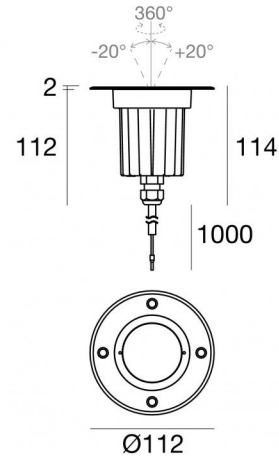

Uplights | x powerLED 0 W DC 24 V | CRI 80  
80579W60

Technical data	
Type	Drive Over
Installation position	Floor
Installation environment	Outdoor
Light Source	LED
Circuit structure	powerLED
Optics	Wide Flood
Light emission direction	upward
Nominal power	0 W DC
Input voltage range	24 V
CCT / Tone	3000 K
Colour rendering index	80 Ra
C.C. / C.V.	CV
Safety class	3
IP	IP68
Installation limitations	Not for underwater use
IK	IK10
Glow wire test	850°
Direct mounting on normally flammable surfaces	Yes
CE	Yes
Driver included	No
C.V. - C.C. Converter	Converter 24V included
Dimmable article	DALI - 1-10V
Directional	No
Tilting	Yes
total angle (horizontal plane)	360 °
total angle (vertical plane)	40 °
Walk-over	Yes
Drive-over	2500 Kg
Cable included	Yes
Cable length	1 m
Resin potting	Yes
Type of light emission	Single emission
Net weight	0.730 Kg
Electrostatic discharge protection	No
Surge protection	No
Product technological characteristics	Acquastop - TVS

Suelo\_RXJ | Uplights | Accessories  
**80579W60**

Outer casing  
installation position: floor, land; type of installation: masonry L=110mm, H=155mm,  
D=110mm.  
Material:ABS Plastic, colour:black.

**Code**