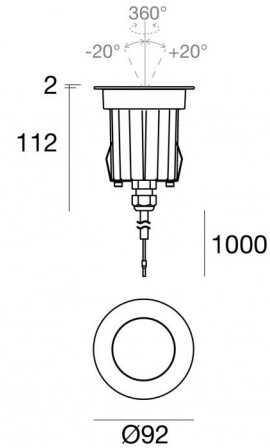

Suelo_RJ Pro

Uplights | x powerLED 0 W DC 24 V | CRI 80
80578W60

Technical data	
Type	Drive Over
Installation position	Floor
Installation environment	Outdoor
Light Source	LED
Circuit structure	powerLED
Optics	Wide Flood
Light emission direction	upward
Nominal power	0 W DC
Input voltage range	24 V
CCT / Tone	3000 K
Colour rendering index	80 Ra
C.C. / C.V.	CV
Safety class	3
IP	IP68
Installation limitations	Not for underwater use
IK	IK10
Glow wire test	850°
Direct mounting on normally flammable surfaces	Yes
CE	Yes
Driver included	No
C.V. - C.C. Converter	Converter 24V included
Dimmable article	No
Directional	No
Tilting	Yes
total angle (horizontal plane)	360 °
total angle (vertical plane)	40 °
Walk-over	Yes
Drive-over	2500 Kg
Cable included	Yes
Cable length	1 m
Resin potting	Yes
Type of light emission	Single emission
Net weight	0.7 Kg
Electrostatic discharge protection	No
Surge protection	No
Product technological characteristics	Acquastop - TVS

Suelo_RJ Pro | Uplights | Accessories
80578W60

Outer casing
installation position: floor, land; type of installation: masonry L=85mm, H=155mm,
D=85mm.
Material:ABS Plastic, colour:black.

Code

99680