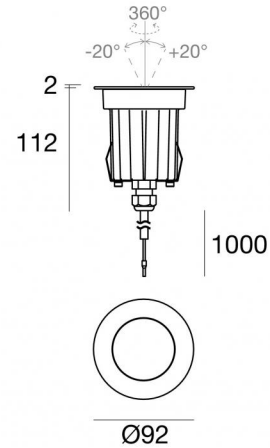

# Suelo\_RJ Pro

Uplights | x powerLED 0 W DC 630 mA | CRI 80  
80576W30

Technical data	
Type	Drive Over
Installation position	Floor
Installation environment	Outdoor
Light Source	LED
Circuit structure	powerLED
Optics	Medium Flood
Light emission direction	upward
Nominal power	0 W DC
Input voltage range	630mA
CCT / Tone	3000 K
Colour rendering index	80 Ra
C.C. / C.V.	CC
Safety class	3
IP	IP68
Installation limitations	Not for underwater use
IK	IK10
Glow wire test	850°
Direct mounting on normally flammable surfaces	Yes
CE	Yes
Driver included	No
Dimmable article	DALI - 1-10V
Directional	No
Tilting	Yes
total angle (horizontal plane)	360 °
total angle (vertical plane)	40 °
Walk-over	Yes
Drive-over	2500 Kg
Cable included	Yes
Cable length	1 m
Resin potting	Yes
Type of light emission	Single emission
Net weight	0.7 Kg
Electrostatic discharge protection	No
Surge protection	No
Product technological characteristics	Acquastop - TVS

Suelo\_RJ Pro | Uplights | Accessories  
**80576W30**

Outer casing  
installation position: floor, land; type of installation: masonry L=85mm, H=155mm,  
D=85mm.  
Material:ABS Plastic, colour:black.

**Code**