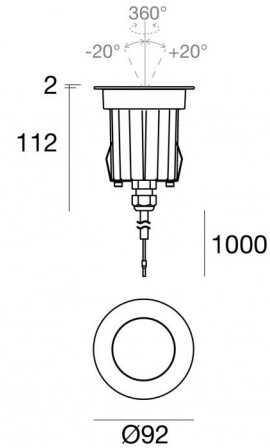

Suelo_RJ Pro

Uplights | x powerLED 0 W DC 630 mA | CRI 80
80576M30

Technical data	
Type	Drive Over
Installation position	Floor
Installation environment	Outdoor
Light Source	LED
Circuit structure	powerLED
Optics	Medium Flood
Light emission direction	upward
Nominal power	0 W DC
Input voltage range	630mA
CCT / Tone	2700 K
Colour rendering index	80 Ra
C.C. / C.V.	CC
Safety class	3
IP	IP68
Installation limitations	Not for underwater use
IK	IK10
Glow wire test	850°
Direct mounting on normally flammable surfaces	Yes
CE	Yes
Driver included	No
Dimmable article	DALI - 1-10V
Directional	No
Tilting	Yes
total angle (horizontal plane)	360 °
total angle (vertical plane)	40 °
Walk-over	Yes
Drive-over	2500 Kg
Cable included	Yes
Cable length	1 m
Resin potting	Yes
Type of light emission	Single emission
Net weight	0.7 Kg
Electrostatic discharge protection	No
Surge protection	No
Product technological characteristics	Acquastop - TVS

Suelo_RJ Pro | Uplights | Accessories
80576M30

Outer casing
installation position: floor, land; type of installation: masonry L=85mm, H=155mm,
D=85mm.
Material:ABS Plastic, colour:black.

Code

99680