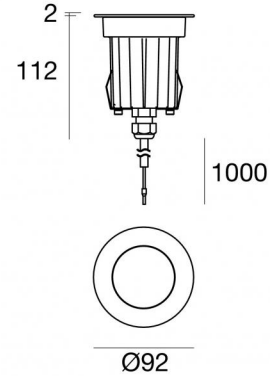

Suelo_R Pro

Uplights | x powerLED 0 W DC 630 mA | CRI 80
80560M06

Technical data	
Type	Drive Over
Installation position	Floor
Installation environment	Outdoor
Light Source	LED
Circuit structure	powerLED
Optics	Ultra Spot
Light emission direction	upward
Nominal power	0 W DC
Input voltage range	630mA
CCT / Tone	2700 K
Colour rendering index	80 Ra
C.C. / C.V.	CC
Safety class	3
IP	IP68
Installation limitations	Not for underwater use
IK	IK10
Glow wire test	850°
Direct mounting on normally flammable surfaces	Yes
CE	Yes
Driver included	No
Dimmable article	DALI - 1-10V
Directional	No
Tilting	No
Walk-over	Yes
Drive-over	2500 Kg
Cable included	Yes
Cable length	1 m
Resin potting	Yes
Type of light emission	Single emission
Net weight	0.678 Kg
Electrostatic discharge protection	No
Surge protection	No
Optics technology	Dark light - Set-back low glare optics
Product technological characteristics	Acquastop - TVS

Suelo_R Pro | Uplights | Accessories
80560M06

Outer casing
installation position: floor, land; type of installation: masonry L=85mm, H=155mm,
D=85mm.
Material:ABS Plastic, colour:black.

Code

99680