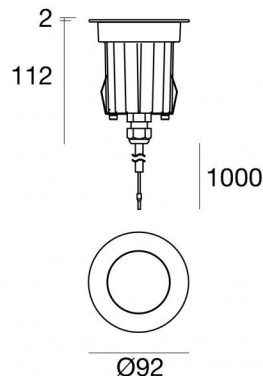

# Suelo\_R Pro

Uplights | x powerLED 0 W DC 630 mA | CRI 80  
80558N06

Technical data	
Type	Drive Over
Installation position	Floor
Installation environment	Outdoor
Light Source	LED
Circuit structure	powerLED
Optics	Ultra Spot
Light emission direction	upward
Nominal power	0 W DC
Input voltage range	630mA
CCT / Tone	4000 K
Colour rendering index	80 Ra
C.C. / C.V.	CC
Safety class	3
IP	IP68
Installation limitations	Not for underwater use
IK	IK10
Glow wire test	850°
Direct mounting on normally flammable surfaces	Yes
CE	Yes
Driver included	No
Dimmable article	DALI - 1-10V
Directional	No
Tilting	No
Walk-over	Yes
Drive-over	2500 Kg
Cable included	Yes
Cable length	1 m
Resin potting	Yes
Type of light emission	Single emission
Net weight	0.678 Kg
Electrostatic discharge protection	No
Surge protection	No
Optics technology	Set-back low glare optics
Product technological characteristics	Acquastop - TVS

Suelo\_R Pro | Uplights | Accessories  
**80558N06**

Outer casing  
installation position: floor, land; type of installation: masonry L=85mm, H=155mm,  
D=85mm.  
Material:ABS Plastic, colour:black.

**Code**