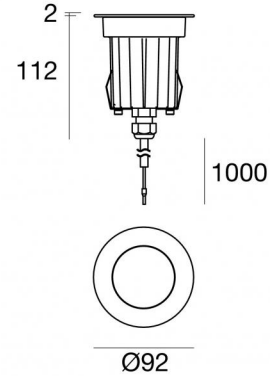

Uplights | x powerLED 0 W DC 24 V | CRI 80
80550N06

Technical data	
Type	Drive Over
Installation position	Floor
Installation environment	Outdoor
Light Source	LED
Circuit structure	powerLED
Optics	Ultra Spot
Light emission direction	upward
Nominal power	0 W DC
Input voltage range	24 V
CCT / Tone	4000 K
Colour rendering index	80 Ra
C.C. / C.V.	CV
Safety class	3
IP	IP68
Installation limitations	Not for underwater use
IK	IK10
Glow wire test	850°
Direct mounting on normally flammable surfaces	Yes
CE	Yes
Driver included	No
C.V. - C.C. Converter	Converter 24V included
Dimmable article	No
Directional	No
Tilting	No
Walk-over	Yes
Drive-over	2500 Kg
Cable included	Yes
Cable length	1 m
Resin potting	Yes
Type of light emission	Single emission
Net weight	0.678 Kg
Electrostatic discharge protection	No
Surge protection	No
Product technological characteristics	Acquastop - TVS

Cable connector	No
-----------------	----

Suelo_R | Uplights | Accessories
80550N06

Outer casing
installation position: floor, land; type of installation: masonry L=85mm, H=155mm,
D=85mm.
Material:ABS Plastic, colour:black.