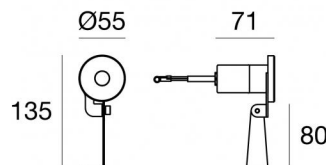

Submerged | x powerLED 0 W DC 350 mA | CRI 80
80314N60

Technical data	
Type	Surface
Installation position	Wall lights - Ceiling - Floor
Installation environment	Outdoor
Light Source	LED
Circuit structure	powerLED
Optics	Wide Flood
Light emission direction	upward
Nominal power	0 W DC
Input voltage range	350mA
CCT / Tone	4000 K
Colour rendering index	80 Ra
C.C. / C.V.	CC
Safety class	3
IP	IP68
Maximum installation depth	25 m
Installation limitations	Only underwater
IK	IK10
Glow wire test	850°
Direct mounting on normally flammable surfaces	Yes
CE	Yes
Driver included	No
Dimmable article	DALI - 1-10V
Directional	No
Tilting	No
Walk-over	No
Drive-over	No
Cable included	Yes
Cable length	5 m
Resin potting	Yes
Type of light emission	Single emission
Net weight	0.4 Kg
Electrostatic discharge protection	No
Surge protection	No
Product technological characteristics	Acquastop - TVS