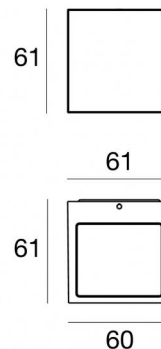

Wall Lights | x powerLEDs 0 W DC - 6.5 W AC  
CRI 80  
77426W12

Technical data	
Type	Surface
Installation position	Wall lights
Installation environment	Outdoor
Light Source	LED
Circuit structure	powerLEDs
Optics	Double Extra Wide Flood
Light emission direction	downward and upward
Nominal power	0 W DC
Total Power	6.5 W
Nominal input voltage	220 - 240 V AC
Input voltage range	180 - 264 V AC
CCT / Tone	3000 K
Colour rendering index	80 Ra
C.C. / C.V.	AC
Safety class	1
IP	IP65
IK	IK08
Glow wire test	850°
Direct mounting on normally flammable surfaces	Yes
CE	Yes
Driver included	Driver
Dimmable article	No
Directional	No
Tilting	No
Walk-over	No
Drive-over	No
Cable included	No
Resin potting	No
Type of light emission	Double emission
Net weight	0.32 Kg
Electrostatic discharge protection	Yes
Surge protection	1 KV