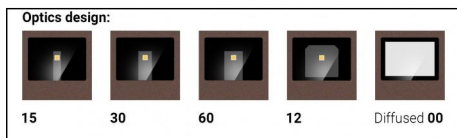

Wall Lights | x powerLEDs 0 W DC - 6.5 W AC  
CRI 80  
77426W12

Technical data	
Type	Surface
Installation position	Wall lights
Installation environment	Outdoor
Light Source	LED
Circuit structure	powerLEDs
Optics	Double Extra Wide Flood
Light emission direction	downward and upward
Nominal power	0 W DC
Total Power	6.5 W
Nominal input voltage	220 - 240 V AC
Input voltage range	180 - 264 V AC
CCT / Tone	3000 K
Colour rendering index	80 Ra
C.C. / C.V.	AC
Safety class	1
IP	IP65
IK	IK08
Glow wire test	850°
Direct mounting on normally flammable surfaces	Yes
CE	Yes
Driver included	Driver
Dimmable article	No
Directional	No
Tilting	No
Walk-over	No
Drive-over	No
Cable included	No
Resin potting	No
Type of light emission	Double emission
Net weight	0.32 Kg
Electrostatic discharge protection	Yes
Surge protection	1 KV

Finishing casing	
Material	Die-cast Aluminium EN AB - 46100
Colour	Dark brown
Processing	Open pore anodizing + Powder Coating
Finishing diffuser	
Material	Extra clear glass - Tempered
Colour	transparent
Processing	Silk-screening