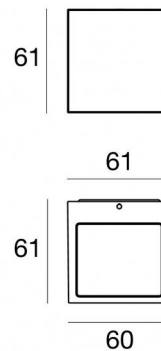

Wall Lights | x powerLEDs 0 W DC - 6.5 W AC  
CRI 80  
77423M12

Technical data	
Type	Surface
Installation position	Wall lights
Installation environment	Outdoor
Light Source	LED
Circuit structure	powerLEDs
Optics	Double Extra Wide Flood
Light emission direction	downward and upward
Nominal power	0 W DC
Total Power	6.5 W
Nominal input voltage	220 - 240 V AC
Input voltage range	180 - 264 V AC
CCT / Tone	2700 K
Colour rendering index	80 Ra
C.C. / C.V.	AC
Safety class	1
IP	IP65
IK	IK08
Glow wire test	850°
Direct mounting on normally flammable surfaces	Yes
CE	Yes
Driver included	Driver
Dimmable article	No
Directional	No
Tilting	No
Walk-over	No
Drive-over	No
Cable included	No
Resin potting	No
Type of light emission	Double emission
Net weight	0.32 Kg
Electrostatic discharge protection	Yes
Surge protection	1 KV