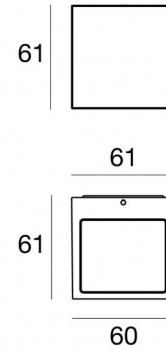

Wall Lights | x powerLEDs 0 W DC - 6.5 W AC  
CRI 80  
**77419M60**

Technical data	
Type	Surface
Installation position	Wall lights
Installation environment	Outdoor
Light Source	LED
Circuit structure	powerLEDs
Optics	Spot + Wide Flood
Light emission direction	downward and upward
Nominal power	0 W DC
Total Power	6.5 W
Nominal input voltage	220 - 240 V AC
Input voltage range	180 - 264 V AC
CCT / Tone	2700 K
Colour rendering index	80 Ra
C.C. / C.V.	AC
Safety class	1
IP	IP65
IK	IK08
Glow wire test	850°
Direct mounting on normally flammable surfaces	Yes
CE	Yes
Driver included	Driver
Dimmable article	No
Directional	No
Tilting	No
Walk-over	No
Drive-over	No
Cable included	No
Resin potting	No
Type of light emission	Double emission
Net weight	0.32 Kg
Electrostatic discharge protection	Yes
Surge protection	1 KV