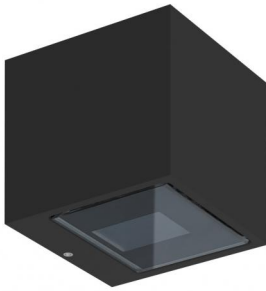

Wall Lights | x powerLEDs 0 W DC - 6.5 W AC  
CRI 80  
**77419M60**

Technical data	
Type	Surface
Installation position	Wall lights
Installation environment	Outdoor
Light Source	LED
Circuit structure	powerLEDs
Optics	Spot + Wide Flood
Light emission direction	downward and upward
Nominal power	0 W DC
Total Power	6.5 W
Nominal input voltage	220 - 240 V AC
Input voltage range	180 - 264 V AC
CCT / Tone	2700 K
Colour rendering index	80 Ra
C.C. / C.V.	AC
Safety class	1
IP	IP65
IK	IK08
Glow wire test	850°
Direct mounting on normally flammable surfaces	Yes
CE	Yes
Driver included	Driver
Dimmable article	No
Directional	No
Tilting	No
Walk-over	No
Drive-over	No
Cable included	No
Resin potting	No
Type of light emission	Double emission
Net weight	0.32 Kg
Electrostatic discharge protection	Yes
Surge protection	1 KV

Finishing casing	
Material	Die-cast Aluminium EN AB - 46100
Colour	Black
Processing	Open pore anodizing + Powder Coating
Finishing diffuser	
Material	Extra clear glass - Tempered
Colour	transparent
Processing	Silk-screening