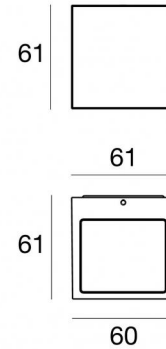

Wall Lights | x powerLEDs 0 W DC - 3.2 W AC
CRI 80
77416W00

Technical data	
Type	Surface
Installation position	Wall lights
Installation environment	Outdoor
Light Source	LED
Circuit structure	powerLEDs
Optics	Diffused
Light emission direction	downward
Nominal power	0 W DC
Total Power	3.2 W
Nominal input voltage	220 - 240 V AC
Input voltage range	90 - 264 V AC
CCT / Tone	3000 K
Colour rendering index	80 Ra
C.C. / C.V.	AC
Safety class	1
IP	IP65
IK	IK08
Glow wire test	850°
Direct mounting on normally flammable surfaces	Yes
CE	Yes
Driver included	Driver
Dimmable article	No
Directional	No
Tilting	No
Walk-over	No
Drive-over	No
Cable included	No
Resin potting	No
Type of light emission	Single emission
Net weight	0.3 Kg
Electrostatic discharge protection	Yes
Surge protection	1 KV