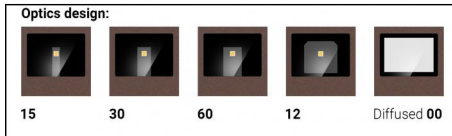

Wall Lights | x powerLEDs 0 W DC - 3.2 W AC
CRI 80
77416W00

Technical data	
Type	Surface
Installation position	Wall lights
Installation environment	Outdoor
Light Source	LED
Circuit structure	powerLEDs
Optics	Diffused
Light emission direction	downward
Nominal power	0 W DC
Total Power	3.2 W
Nominal input voltage	220 - 240 V AC
Input voltage range	90 - 264 V AC
CCT / Tone	3000 K
Colour rendering index	80 Ra
C.C. / C.V.	AC
Safety class	1
IP	IP65
IK	IK08
Glow wire test	850°
Direct mounting on normally flammable surfaces	Yes
CE	Yes
Driver included	Driver
Dimmable article	No
Directional	No
Tilting	No
Walk-over	No
Drive-over	No
Cable included	No
Resin potting	No
Type of light emission	Single emission
Net weight	0.3 Kg
Electrostatic discharge protection	Yes
Surge protection	1 KV

Finishing casing	
Material	Die-cast Aluminium EN AB - 46100
Colour	Dark brown
Processing	Open pore anodizing + Powder Coating
Finishing diffuser	
Material	Extra clear glass - Tempered
Colour	transparent
Processing	Silk-screening