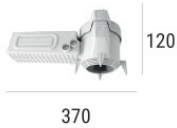

# Warp\_R EVO

Downlights | arrayLED 0 W DC 700 mA | CRI 80  
77344A10

Technical data	
Type	Encasement with flange
Installation position	Ceiling
Installation environment	Indoor
Light Source	LED
Circuit structure	arrayLED
Optics	Spot
Light emission direction	downward
Nominal power	0 W DC
Input voltage range	700mA
CCT / Tone	2200 K
Colour rendering index	80 Ra
C.C. / C.V.	CC
Safety class	3
IP	IP40
Optical compartment IP	IP65
Glow wire test	850°
Direct mounting on normally flammable surfaces	Yes
CE	Yes
Driver included	No
Dimmable article	DALI - 1-10V
Directional	No
Tilting	No
Walk-over	No
Drive-over	No
Cable included	Yes
Cable length	0.2 m
Resin potting	No
Type of light emission	Single emission
Net weight	0.3 Kg
Electrostatic discharge protection	No
Surge protection	No

Finishing casing	
Material	Technopolymer
Colour	White RAL 9003
Finishing diffuser	
Material	UV Resistant Polycarbonate
Colour	transparent
Finishing radiator	
Material	Die-cast Aluminium EN AB - 46100
Colour	Aluminium
Processing	Polishing
Cables Electrification	
Cable connector	JST Quick connector Male + Female

Outer casing  
installation position: ceiling; type of installation: masonry L=200mm, H=113mm, D=137mm.  
Material:polypropylene, colour:white.

**Code**  
89373

Outer casing  
installation position: ceiling; type of installation: masonry L=370mm, H=120mm, D=200mm.  
Material:polypropylene, colour:white.