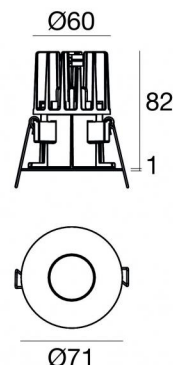

Downlights | arrayLED 0 W DC 700 mA | CRI 90
77331M30

64

| Technical data | |
|--|------------------------|
| Type | Encasement with flange |
| Installation position | Ceiling |
| Installation environment | Indoor |
| Light Source | LED |
| Circuit structure | arrayLED |
| Optics | Medium Flood |
| Light emission direction | downward |
| Nominal power | 0 W DC |
| Input voltage range | 700mA |
| CCT / Tone | 2700 K |
| Colour rendering index | 90 Ra |
| C.C. / C.V. | CC |
| Safety class | 3 |
| IP | IP40 |
| Optical compartment IP | IP65 |
| Glow wire test | 850° |
| Direct mounting on normally flammable surfaces | Yes |
| CE | Yes |
| Driver included | No |
| Dimmable article | DALI - 1-10V |
| Directional | No |
| Tilting | No |
| Walk-over | No |
| Drive-over | No |
| Cable included | Yes |
| Cable length | 0.2 m |
| Resin potting | No |
| Type of light emission | Single emission |
| Net weight | 0.2 Kg |
| Electrostatic discharge protection | No |
| Surge protection | No |