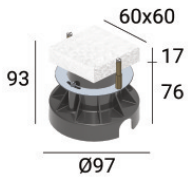

Orma\_QJ | Uplights | Accessories  
**77300N60**

Outer casing  
installation position: floor, land; type of installation: masonry L=97mm, H=93mm, D=97mm.  
Material:ABS Plastic, colour:black.

**Code**  
83411