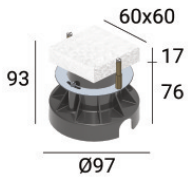

Uplights | arrayLED 0 W DC 350 mA | CRI 80  
77296W15

Technical data	
Type	Walk Over
Installation position	Floor
Installation environment	Outdoor
Light Source	LED
Circuit structure	arrayLED
Optics	Spot
Light emission direction	upward
Nominal power	0 W DC
Input voltage range	350mA
CCT / Tone	3000 K
Colour rendering index	80 Ra
C.C. / C.V.	CC
Safety class	3
IP	IP67
IK	IK10
Glow wire test	850°
Direct mounting on normally flammable surfaces	Yes
CE	Yes
Driver included	No
Dimmable article	DALI - 1-10V
Directional	No
Tilting	Yes
total angle (vertical plane)	40 °
Walk-over	Yes
Drive-over	2000 Kg
Cable included	Yes
Cable length	1 m
Resin potting	Yes
Type of light emission	Single emission
Net weight	0.45 Kg
Electrostatic discharge protection	No
Surge protection	No
Optics technology	Honey comb
Product technological characteristics	Acquastop - TVS

Finishing casing	
Material	Die-cast Aluminium EN AB - 46100
Colour	black
Processing	Open pore anodizing + Powder Coating
Finishing diffuser	
Material	Extra clear glass - Tempered
Colour	transparent
Processing	Silk-screening
Finishing flange	
Material	AISI 316 steel
Colour	steel
Processing	Brushing
Cables Electrification	
Cable connector	No

Orma\_QJ | Uplights | Accessories  
**77296W15**

Outer casing  
installation position: floor, land; type of installation: masonry L=97mm, H=93mm, D=97mm.  
Material:ABS Plastic, colour:black.

**Code**

83411