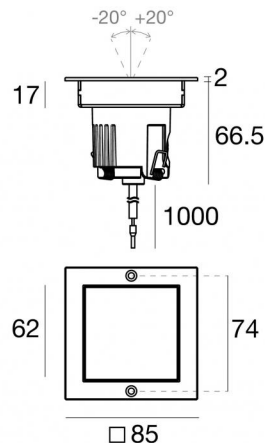

Uplights | arrayLED 0 W DC 350 mA | CRI 80  
77296W15

Technical data	
Type	Walk Over
Installation position	Floor
Installation environment	Outdoor
Light Source	LED
Circuit structure	arrayLED
Optics	Spot
Light emission direction	upward
Nominal power	0 W DC
Input voltage range	350mA
CCT / Tone	3000 K
Colour rendering index	80 Ra
C.C. / C.V.	CC
Safety class	3
IP	IP67
IK	IK10
Glow wire test	850°
Direct mounting on normally flammable surfaces	Yes
CE	Yes
Driver included	No
Dimmable article	DALI - 1-10V
Directional	No
Tilting	Yes
total angle (vertical plane)	40 °
Walk-over	Yes
Drive-over	2000 Kg
Cable included	Yes
Cable length	1 m
Resin potting	Yes
Type of light emission	Single emission
Net weight	0.45 Kg
Electrostatic discharge protection	No
Surge protection	No
Optics technology	Honey comb
Product technological characteristics	Acquastop - TVS

Orma\_QJ | Uplights | Accessories  
**77296W15**

Outer casing  
installation position: floor, land; type of installation: masonry L=97mm, H=93mm, D=97mm.  
Material:ABS Plastic, colour:black.

**Code**

83411