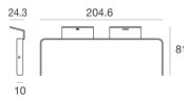

Wall Lights | topLED 0 W DC - 7.8 W AC | CRI 80
77186W00

Technical data	
Type	Surface
Installation position	Wall lights - Ceiling
Installation environment	Outdoor
Light Source	LED
Circuit structure	topLED
Optics	Diffused
Light emission direction	frontal
Nominal power	0 W DC
Total Power	7.8 W
Nominal input voltage	220 - 240 V AC
Input voltage range	198 - 264 V AC
CCT / Tone	3000 K
Colour rendering index	80 Ra
C.C. / C.V.	AC
Safety class	2
IP	IP65
IK	IK10
Glow wire test	850°
Direct mounting on normally flammable surfaces	Yes
CE	Yes
Driver included	Driver
Dimmable article	No
Directional	No
Tilting	No
Walk-over	No
Drive-over	No
Cable included	No
Resin potting	No
Type of light emission	Single emission
Net weight	0.4 Kg
Electrostatic discharge protection	Yes
Surge protection	1 KV

Finishing casing	
Material	UV Resistant Polycarbonate
Colour	Opal white

Finishing diffuser	
Material	UV Resistant Polycarbonate
Colour	opaline

Stadium | Wall Lights | Accessories
77186W00

Bracket - Inclined bracket for wall installation
installation position: wall lights L=204.6mm, H=24.3mm, D=81mm.
Material:Iron, colour:White, processing:Powder coating.

Code
83247

Bracket - Inclined bracket for wall installation
installation position: wall lights L=204.6mm, H=24.3mm, D=81mm.
Material:Iron, colour:Black, processing:Coating.

Finish
Black **Code**
83248