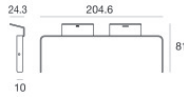

Wall Lights | topLED 0 W DC - 7.8 W AC | CRI 80
77186W00

Technical data	
Type	Surface
Installation position	Wall lights - Ceiling
Installation environment	Outdoor
Light Source	LED
Circuit structure	topLED
Optics	Diffused
Light emission direction	frontal
Nominal power	0 W DC
Total Power	7.8 W
Nominal input voltage	220 - 240 V AC
Input voltage range	198 - 264 V AC
CCT / Tone	3000 K
Colour rendering index	80 Ra
C.C. / C.V.	AC
Safety class	2
IP	IP65
IK	IK10
Glow wire test	850°
Direct mounting on normally flammable surfaces	Yes
CE	Yes
Driver included	Driver
Dimmable article	No
Directional	No
Tilting	No
Walk-over	No
Drive-over	No
Cable included	No
Resin potting	No
Type of light emission	Single emission
Net weight	0.4 Kg
Electrostatic discharge protection	Yes
Surge protection	1 KV

Finishing casing	
Material	UV Resistant Polycarbonate
Colour	Opal white

Finishing diffuser	
Material	UV Resistant Polycarbonate
Colour	opaline

Stadium | Wall Lights | Accessories
77186W00

Bracket - Inclined bracket for wall installation
installation position: wall lights L=204.6mm, H=24.3mm, D=81mm.
Material:Iron, colour:White, processing:Powder coating.

Code
83247

Bracket - Inclined bracket for wall installation
installation position: wall lights L=204.6mm, H=24.3mm, D=81mm.
Material:Iron, colour:Black, processing:Coating.

Finish
Black **Code**
83248