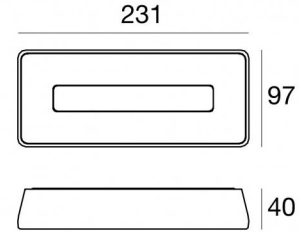

Wall Lights | topLED 0 W DC - 7.8 W AC | CRI 80
77186W00

Technical data	
Type	Surface
Installation position	Wall lights - Ceiling
Installation environment	Outdoor
Light Source	LED
Circuit structure	topLED
Optics	Diffused
Light emission direction	frontal
Nominal power	0 W DC
Total Power	7.8 W
Nominal input voltage	220 - 240 V AC
Input voltage range	198 - 264 V AC
CCT / Tone	3000 K
Colour rendering index	80 Ra
C.C. / C.V.	AC
Safety class	2
IP	IP65
IK	IK10
Glow wire test	850°
Direct mounting on normally flammable surfaces	Yes
CE	Yes
Driver included	Driver
Dimmable article	No
Directional	No
Tilting	No
Walk-over	No
Drive-over	No
Cable included	No
Resin potting	No
Type of light emission	Single emission
Net weight	0.4 Kg
Electrostatic discharge protection	Yes
Surge protection	1 KV

Finishing casing	
Material	UV Resistant Polycarbonate
Colour	Opal white

Finishing diffuser	
Material	UV Resistant Polycarbonate
Colour	opaline

Stadium | Wall Lights | Accessories
77186W00

Bracket - Inclined bracket for wall installation
installation position: wall lights L=204.6mm, H=24.3mm, D=81mm.
Material:Iron, colour:White, processing:Powder coating.

Code
83247

Bracket - Inclined bracket for wall installation
installation position: wall lights L=204.6mm, H=24.3mm, D=81mm.
Material:Iron, colour:Black, processing:Coating.

Finish
Black **Code**
83248