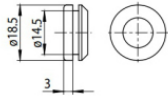

**Code**  
81002

Closing cap - Recessed black end cap 9004-R/B  
Material:PC, colour:black.

**Code**  
81003

Closing cap - White gasket (S-9001/115-W)  
Material:white.

**Code**  
81084

Closing cap - Black gasket (S-9001/115-B)  
Material:black, colour:black.