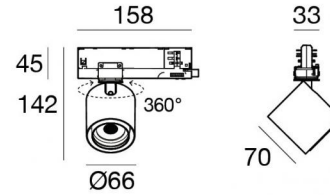

Projectors | 176-264 V | 1 arrayLED 16 W DC - 18 W AC | CRI 98  
77050W30

Technical data	
Type	Track
Installation position	Ceiling
Installation environment	Indoor
Light Source	LED
Circuit structure	arrayLED
Optics	Medium Flood
Light emission direction	frontal
Nominal power	16 W DC
Total Power	18 W
Source lumens	2263 lm
Nominal input voltage	220 - 240 V AC
Input voltage range	176 - 264 V AC
Frequency	50 - 60 Hz
CCT / Tone	3000 K
Colour rendering index	98 Ra
C.C. / C.V.	AC
Safety class	2
IP	IP20
Glow wire test	850°
Direct mounting on normally flammable surfaces	Yes
CE	Yes
Driver included	Driver
Dimmable article	No
Directional	Swivelling
total angle (vertical plane)	90 °
total angle (horizontal plane)	360 °
Tilting	No
Walk-over	No
Drive-over	No
Cable included	No
Resin potting	No
Type of light emission	Single emission
Net weight	0.412 Kg
Electrostatic discharge protection	Yes
Surge protection	2 KV

The device body is made of die-cast aluminium en ab - 46100 and features a white finish, processed by means of powder coating. The ingress protection degree is IP20; the total weight is of 0.412 kg.

The total absorbed power is 18 W.