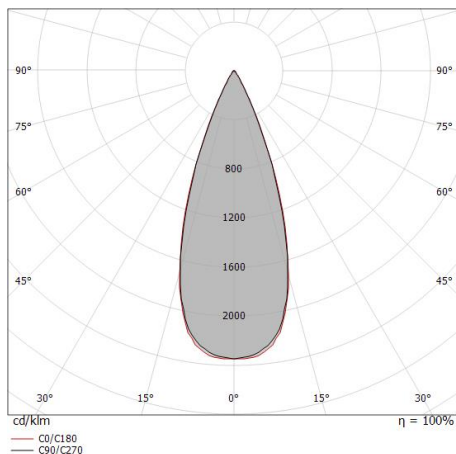

### Illuminotechnical Features

Light Output Ratio (LOR)	72 %
Source lumens	2263 lm
Delivered lumens	1639 lm
Consumption	18 W
Luminaire efficacy	91 lm/W
Colour temperature	3000 K
Standard Deviation of Colour Matching	2 Step MacAdam
Colour rendering index	98 Ra
Black Body Locus	On
Standard Operating Ambient Temperature	-20 / +50°C
Ordinary temperature on the glass	40°C

### UGR

UGR axial	18.2
UGR transversal	18.2
X=4H   Y=8H	S=0.25H
Reflection factor	70/50/20

### OPTICAL

C0/C180 optics	38°
Light distribution symmetry	Symmetrical