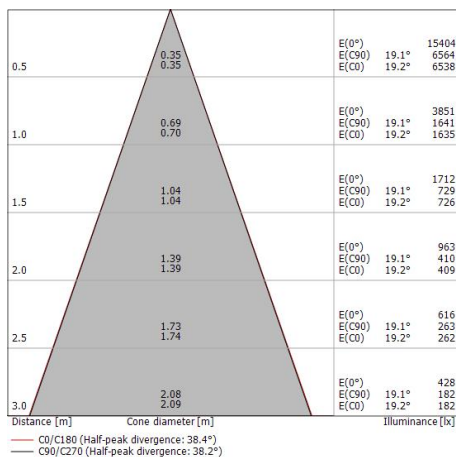

### Illuminotechnical Features

Light Output Ratio (LOR)	72 %
Source lumens	2263 lm
Delivered lumens	1639 lm
Consumption	18 W
Luminaire efficacy	91 lm/W
Colour temperature	3000 K
Standard Deviation of Colour Matching	2 Step MacAdam
Colour rendering index	98 Ra
Black Body Locus	On
Standard Operating Ambient Temperature	-20 / +50°C
Ordinary temperature on the glass	40°C

### LED Life / Failure Ratio

L70 B10 C0 252000h (at Tj 65 Ta 25)

### UGR

UGR axial	18.2
UGR transversal	18.2
X=4H   Y=8H	S=0.25H
Reflection factor	70/50/20

### OPTICAL

C0/C180 optics	38°
Light distribution symmetry	Symmetrical