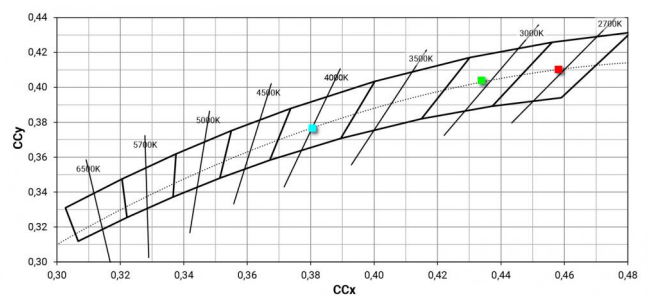

COLOR VECTOR GRAPHIC