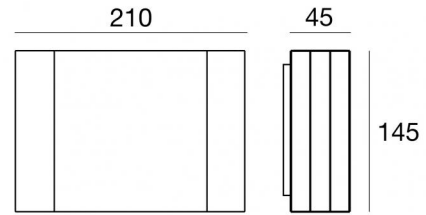

Wall Lights | x powerLED 0 W DC - 22 W AC  
CRI 80  
**76979W45**

Technical data	
Type	Surface
Installation position	Wall lights
Installation environment	Outdoor
Light Source	LED
Circuit structure	powerLED
Optics	Double Medium Wide Flood
Light emission direction	downward and upward
Nominal power	0 W DC
Total Power	22 W
Nominal input voltage	220 - 240 V AC
Input voltage range	198 - 264 V AC
CCT / Tone	3000 K
Colour rendering index	80 Ra
C.C. / C.V.	AC
Safety class	1
IP	IP65
IK	IK06
Glow wire test	850°
Direct mounting on normally flammable surfaces	No
CE	Yes
Driver included	Driver
Dimmable article	No
Directional	No
Tilting	No
Walk-over	No
Drive-over	No
Cable included	No
Resin potting	No
Type of light emission	Double emission
Net weight	1.463 Kg
Electrostatic discharge protection	Yes
Surge protection	2 KV