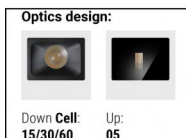

Wall Lights

x powerLEDs - arrayLED 0 W DC 630 mA | CRI 80

76629M15

Technical data	
Type	Surface
Installation position	Wall lights
Installation environment	Outdoor
Light Source	LED
Circuit structure	powerLEDs + arrayLED
Optics	Ultra Spot + Spot
Light emission direction	upward + downward
Nominal power	0 W DC
CCT / Tone	2700 K
Colour rendering index	80 Ra
C.C. / C.V.	CC
Safety class	3
IP	IP65
IK	IK08
Glow wire test	850°
Direct mounting on normally flammable surfaces	Yes
CE	Yes
Driver included	No
Dimmable article	No
Directional	No
Tilting	No
Walk-over	No
Drive-over	No
Cable included	No
Resin potting	No
Type of light emission	Double emission
Net weight	0.8 Kg
Electrostatic discharge protection	Yes
Surge protection	1 KV

Finishing casing

Material	Die-cast Aluminium EN AB - 46100
Colour	White
Processing	Open pore anodizing + Powder Coating

Finishing diffuser

Material	Extra clear glass - Tempered
Colour	transparent
Processing	Silk-screening