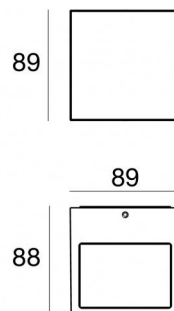

Wall Lights

x powerLEDs - arrayLED 0 W DC 630 mA | CRI 80

76629M15

Technical data	
Type	Surface
Installation position	Wall lights
Installation environment	Outdoor
Light Source	LED
Circuit structure	powerLEDs + arrayLED
Optics	Ultra Spot + Spot
Light emission direction	upward + downward
Nominal power	0 W DC
CCT / Tone	2700 K
Colour rendering index	80 Ra
C.C. / C.V.	CC
Safety class	3
IP	IP65
IK	IK08
Glow wire test	850°
Direct mounting on normally flammable surfaces	Yes
CE	Yes
Driver included	No
Dimmable article	No
Directional	No
Tilting	No
Walk-over	No
Drive-over	No
Cable included	No
Resin potting	No
Type of light emission	Double emission
Net weight	0.8 Kg
Electrostatic discharge protection	Yes
Surge protection	1 KV