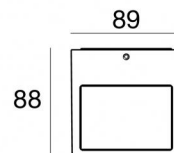

Wall Lights | arrayLED 0 W DC - 8.7 W AC | CRI 80  
76587M15

Technical data	
Type	Surface
Installation position	Wall lights
Installation environment	Outdoor
Light Source	LED
Circuit structure	arrayLED
Optics	Spot
Light emission direction	downward
Nominal power	0 W DC
Total Power	8.7 W
Nominal input voltage	220 - 240 V AC
Input voltage range	180 - 264 V AC
CCT / Tone	2700 K
Colour rendering index	80 Ra
C.C. / C.V.	AC
Safety class	1
IP	IP65
IK	IK08
Glow wire test	850°
Direct mounting on normally flammable surfaces	Yes
CE	Yes
Driver included	Driver
Dimmable article	No
Directional	No
Tilting	No
Walk-over	No
Drive-over	No
Cable included	No
Resin potting	No
Type of light emission	Single emission
Net weight	0.77 Kg
Electrostatic discharge protection	Yes
Surge protection	1 KV