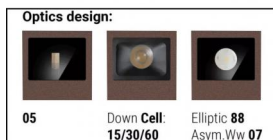

Wall Lights | arrayLED 0 W DC - 8.7 W AC | CRI 80  
76587M15

Technical data	
Type	Surface
Installation position	Wall lights
Installation environment	Outdoor
Light Source	LED
Circuit structure	arrayLED
Optics	Spot
Light emission direction	downward
Nominal power	0 W DC
Total Power	8.7 W
Nominal input voltage	220 - 240 V AC
Input voltage range	180 - 264 V AC
CCT / Tone	2700 K
Colour rendering index	80 Ra
C.C. / C.V.	AC
Safety class	1
IP	IP65
IK	IK08
Glow wire test	850°
Direct mounting on normally flammable surfaces	Yes
CE	Yes
Driver included	Driver
Dimmable article	No
Directional	No
Tilting	No
Walk-over	No
Drive-over	No
Cable included	No
Resin potting	No
Type of light emission	Single emission
Net weight	0.77 Kg
Electrostatic discharge protection	Yes
Surge protection	1 KV

#### Finishing casing

Material	Die-cast Aluminium EN AB - 46100
Colour	Dark brown
Processing	Open pore anodizing + Powder Coating

#### Finishing diffuser

Material	Extra clear glass - Tempered
Colour	transparent
Processing	Silk-screening