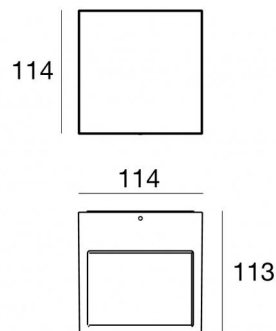

Wall Lights | arrayLED 0 W AC 200-264 V AC

CRI 80

76582W60

Technical data	
Type	Surface
Installation position	Wall lights
Installation environment	Outdoor
Light Source	LED
Circuit structure	arrayLED
Optics	Double Wide Flood
Light emission direction	downward and upward
Nominal power	0 W AC
Input voltage range	200-264V
CCT / Tone	3000 K
Colour rendering index	80 Ra
C.C. / C.V.	AC
Safety class	1
IP	IP65
IK	IK08
Glow wire test	850°
Direct mounting on normally flammable surfaces	Yes
CE	Yes
Dimmable article	No
Directional	No
Tilting	No
Walk-over	No
Drive-over	No
Cable included	No
Resin potting	No
Type of light emission	Double emission
Net weight	1.5 Kg
Electrostatic discharge protection	No
Surge protection	1.5 KV