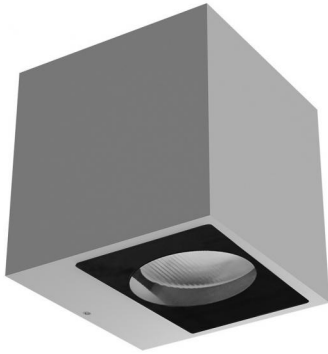

Wall Lights | arrayLED 0 W AC 200-264 V AC  
CRI 80  
76581W60

Technical data	
Type	Surface
Installation position	Wall lights
Installation environment	Outdoor
Light Source	LED
Circuit structure	arrayLED
Optics	Double Wide Flood
Light emission direction	downward and upward
Nominal power	0 W AC
Input voltage range	200-264V
CCT / Tone	3000 K
Colour rendering index	80 Ra
C.C. / C.V.	AC
Safety class	1
IP	IP65
IK	IK08
Glow wire test	850°
Direct mounting on normally flammable surfaces	Yes
CE	Yes
Dimmable article	No
Directional	No
Tilting	No
Walk-over	No
Drive-over	No
Cable included	No
Resin potting	No
Type of light emission	Double emission
Net weight	1.5 Kg
Electrostatic discharge protection	No
Surge protection	1.5 KV

Finishing casing	
Material	Die-cast Aluminium EN AB - 46100
Colour	Grey
Processing	Open pore anodizing + Powder Coating
Finishing diffuser	
Material	Extra clear glass - Tempered
Colour	transparent
Processing	Silk-screening