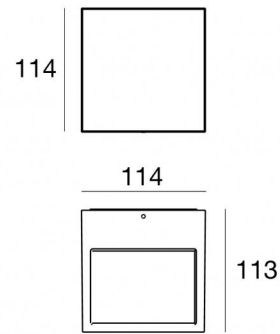

Wall Lights | arrayLED 0 W AC 200-264 V AC  
CRI 80  
76581W60

Technical data	
Type	Surface
Installation position	Wall lights
Installation environment	Outdoor
Light Source	LED
Circuit structure	arrayLED
Optics	Double Wide Flood
Light emission direction	downward and upward
Nominal power	0 W AC
Input voltage range	200-264V
CCT / Tone	3000 K
Colour rendering index	80 Ra
C.C. / C.V.	AC
Safety class	1
IP	IP65
IK	IK08
Glow wire test	850°
Direct mounting on normally flammable surfaces	Yes
CE	Yes
Dimmable article	No
Directional	No
Tilting	No
Walk-over	No
Drive-over	No
Cable included	No
Resin potting	No
Type of light emission	Double emission
Net weight	1.5 Kg
Electrostatic discharge protection	No
Surge protection	1.5 KV