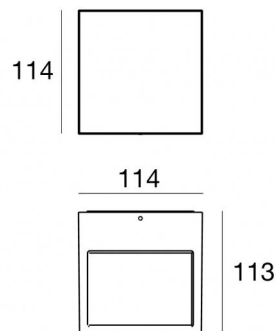

Wall Lights | x powerLEDs 0 W DC - 7.5 W AC

CRI 80

76329W05

Technical data	
Type	Surface
Installation position	Wall lights
Installation environment	Outdoor
Light Source	LED
Circuit structure	powerLEDs
Optics	Ultra Spot
Light emission direction	downward
Nominal power	0 W DC
Total Power	7.5 W
Nominal input voltage	220 - 240 V AC
Input voltage range	198 - 264 V AC
CCT / Tone	3000 K
Colour rendering index	80 Ra
C.C. / C.V.	AC
Safety class	1
IP	IP65
IK	IK08
Glow wire test	850°
Direct mounting on normally flammable surfaces	Yes
CE	Yes
Driver included	Driver
Dimmable article	DALI-2
Directional	No
Tilting	No
Walk-over	No
Drive-over	No
Cable included	No
Resin potting	No
Type of light emission	Single emission
Net weight	1.47 Kg
Electrostatic discharge protection	Yes
Surge protection	1 KV