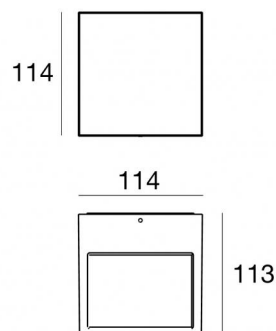

Wall Lights | arrayLED 0 W DC - 7.5 W AC | CRI 80
76329M15

Technical data	
Type	Surface
Installation position	Wall lights
Installation environment	Outdoor
Light Source	LED
Circuit structure	arrayLED
Optics	Spot
Light emission direction	downward
Nominal power	0 W DC
Total Power	7.5 W
Nominal input voltage	220 - 240 V AC
Input voltage range	198 - 264 V AC
CCT / Tone	2700 K
Colour rendering index	80 Ra
C.C. / C.V.	AC
Safety class	1
IP	IP65
IK	IK08
Glow wire test	850°
Direct mounting on normally flammable surfaces	Yes
CE	Yes
Driver included	Driver
Dimmable article	DALI-2
Directional	No
Tilting	No
Walk-over	No
Drive-over	No
Cable included	No
Resin potting	No
Type of light emission	Single emission
Net weight	1.47 Kg
Electrostatic discharge protection	Yes
Surge protection	1 KV