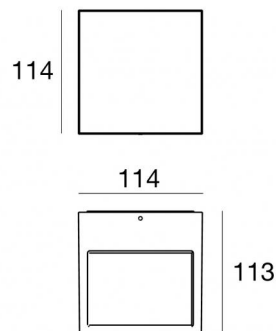

Wall Lights | arrayLED 0 W DC - 7.5 W AC | CRI 80  
76327W15

Technical data	
Type	Surface
Installation position	Wall lights
Installation environment	Outdoor
Light Source	LED
Circuit structure	arrayLED
Optics	Spot
Light emission direction	downward
Nominal power	0 W DC
Total Power	7.5 W
Nominal input voltage	220 - 240 V AC
Input voltage range	198 - 264 V AC
CCT / Tone	3000 K
Colour rendering index	80 Ra
C.C. / C.V.	AC
Safety class	1
IP	IP65
IK	IK08
Glow wire test	850°
Direct mounting on normally flammable surfaces	Yes
CE	Yes
Driver included	Driver
Dimmable article	DALI-2
Directional	No
Tilting	No
Walk-over	No
Drive-over	No
Cable included	No
Resin potting	No
Type of light emission	Single emission
Net weight	1.47 Kg
Electrostatic discharge protection	Yes
Surge protection	1 KV