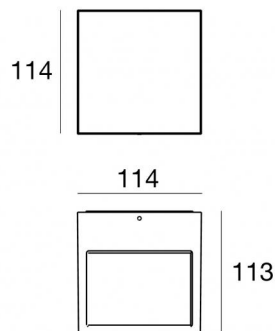

Wall Lights | arrayLED 0 W DC - 7.5 W AC | CRI 80  
76327M60

Technical data	
Type	Surface
Installation position	Wall lights
Installation environment	Outdoor
Light Source	LED
Circuit structure	arrayLED
Optics	Wide Flood
Light emission direction	downward
Nominal power	0 W DC
Total Power	7.5 W
Nominal input voltage	220 - 240 V AC
Input voltage range	198 - 264 V AC
CCT / Tone	2700 K
Colour rendering index	80 Ra
C.C. / C.V.	AC
Safety class	1
IP	IP65
IK	IK08
Glow wire test	850°
Direct mounting on normally flammable surfaces	Yes
CE	Yes
Driver included	Driver
Dimmable article	DALI-2
Directional	No
Tilting	No
Walk-over	No
Drive-over	No
Cable included	No
Resin potting	No
Type of light emission	Single emission
Net weight	1.47 Kg
Electrostatic discharge protection	Yes
Surge protection	1 KV