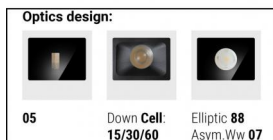

Wall Lights | arrayLED 0 W DC - 7.5 W AC | CRI 80  
76327M60

Technical data	
Type	Surface
Installation position	Wall lights
Installation environment	Outdoor
Light Source	LED
Circuit structure	arrayLED
Optics	Wide Flood
Light emission direction	downward
Nominal power	0 W DC
Total Power	7.5 W
Nominal input voltage	220 - 240 V AC
Input voltage range	198 - 264 V AC
CCT / Tone	2700 K
Colour rendering index	80 Ra
C.C. / C.V.	AC
Safety class	1
IP	IP65
IK	IK08
Glow wire test	850°
Direct mounting on normally flammable surfaces	Yes
CE	Yes
Driver included	Driver
Dimmable article	DALI-2
Directional	No
Tilting	No
Walk-over	No
Drive-over	No
Cable included	No
Resin potting	No
Type of light emission	Single emission
Net weight	1.47 Kg
Electrostatic discharge protection	Yes
Surge protection	1 KV

Finishing casing	
Material	Die-cast Aluminium EN AB - 46100
Colour	Black
Processing	Open pore anodizing + Powder Coating
Finishing diffuser	
Material	Extra clear glass - Tempered
Colour	transparent
Processing	Silk-screening