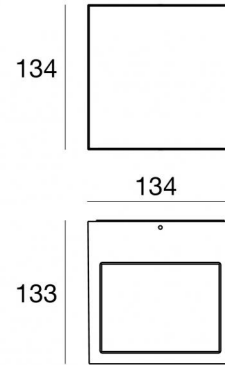

Wall Lights | arrayLED 0 W AC 200-264 V AC
CRI 80
76299W12

Technical data	
Type	Surface
Installation position	Wall lights
Installation environment	Outdoor
Light Source	LED
Circuit structure	arrayLED
Optics	Extra Wide Flood
Light emission direction	downward
Nominal power	0 W AC
Input voltage range	200-264V
CCT / Tone	3000 K
Colour rendering index	80 Ra
C.C. / C.V.	AC
Safety class	1
IP	IP65
IK	IK08
Glow wire test	850°
Direct mounting on normally flammable surfaces	Yes
CE	Yes
Dimmable article	No
Directional	No
Tilting	No
Walk-over	No
Drive-over	No
Cable included	No
Resin potting	No
Type of light emission	Single emission
Net weight	1.93 Kg
Electrostatic discharge protection	No
Surge protection	1,5 KV