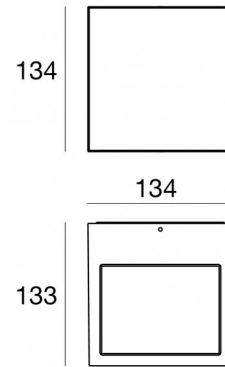

Wall Lights | arrayLED 0 W AC 200-264 V AC
CRI 80
76296W12

Technical data	
Type	Surface
Installation position	Wall lights
Installation environment	Outdoor
Light Source	LED
Circuit structure	arrayLED
Optics	Extra Wide Flood
Light emission direction	downward
Nominal power	0 W AC
Input voltage range	200-264V
CCT / Tone	3000 K
Colour rendering index	80 Ra
C.C. / C.V.	AC
Safety class	1
IP	IP65
IK	IK08
Glow wire test	850°
Direct mounting on normally flammable surfaces	Yes
CE	Yes
Dimmable article	No
Directional	No
Tilting	No
Walk-over	No
Drive-over	No
Cable included	No
Resin potting	No
Type of light emission	Single emission
Net weight	1.93 Kg
Electrostatic discharge protection	No
Surge protection	1,5 KV