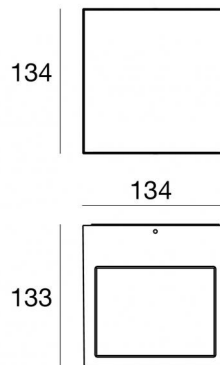

Wall Lights | arrayLED 0 W DC - 17 W AC | CRI 80
76246W07

Technical data	
Type	Surface
Installation position	Wall lights
Installation environment	Outdoor
Light Source	LED
Circuit structure	arrayLED
Optics	Asymmetric Wallwasher
Light emission direction	downward
Nominal power	0 W DC
Total Power	17 W
Nominal input voltage	220 - 240 V AC
Input voltage range	198 - 264 V AC
CCT / Tone	3000 K
Colour rendering index	80 Ra
C.C. / C.V.	AC
Safety class	1
IP	IP65
IK	IK08
Glow wire test	850°
Direct mounting on normally flammable surfaces	Yes
CE	Yes
Driver included	Driver
Dimmable article	No
Directional	No
Tilting	No
Walk-over	No
Drive-over	No
Cable included	No
Resin potting	No
Type of light emission	Single emission
Net weight	1.96 Kg
Electrostatic discharge protection	Yes
Surge protection	1 KV