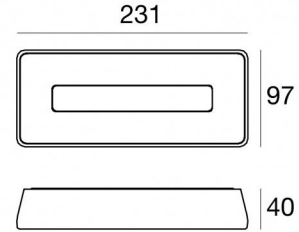

Wall Lights | topLED 0 W DC - 7.8 W AC | CRI 80
76079N00

Technical data	
Type	Surface
Installation position	Wall lights - Ceiling
Installation environment	Outdoor
Light Source	LED
Circuit structure	topLED
Optics	Diffused
Light emission direction	frontal
Nominal power	0 W DC
Total Power	7.8 W
Nominal input voltage	220 - 240 V AC
Input voltage range	198 - 264 V AC
CCT / Tone	4000 K
Colour rendering index	80 Ra
C.C. / C.V.	AC
Safety class	2
IP	IP65
IK	IK10
Glow wire test	850°
Direct mounting on normally flammable surfaces	Yes
CE	Yes
Driver included	Driver
Dimmable article	No
Directional	No
Tilting	No
Walk-over	No
Drive-over	No
Cable included	No
Resin potting	No
Type of light emission	Single emission
Net weight	0.4 Kg
Electrostatic discharge protection	Yes
Surge protection	1 KV

Bracket - Inclined bracket for wall installation
installation position: wall lights L=204.6mm, H=24.3mm, D=81mm.
Material:Iron, colour:Black, processing:Coating.

Finish	Code
Black	83248