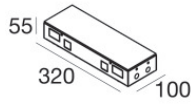

Fylo+ Direct_1 | Lines | Accessories
65181

Outer casing
installation position: ceiling L=320mm, H=55mm, D=100mm

Code
62900