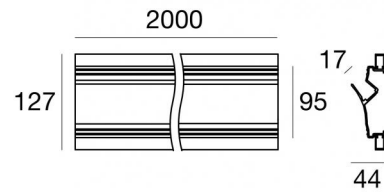

Fylo+ Recessed_1

Systems - Lines | Modular
65028

2000 x
97

Technical data	
Type	- - -
Installation position	Wall lights
Installation environment	Indoor
IK	IK08
Glow wire test	850°
Direct mounting on normally flammable surfaces	Yes
CE	Yes
Dimmable article	No
Directional	No
Tilting	No
Walk-over	No
Drive-over	No
Cable included	No
Resin potting	No
Net weight	2.12 Kg
Modularity	Modular