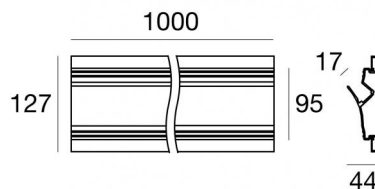

Fylo+ Recessed_1

Systems - Lines | Modular
65027

1000 x
97

Technical data

Type	- - -
Installation position	Wall lights
Installation environment	Indoor
IK	IK08
Glow wire test	850°
Direct mounting on normally flammable surfaces	Yes
CE	Yes
Dimmable article	No
Directional	No
Tilting	No
Walk-over	No
Drive-over	No
Cable included	No
Resin potting	No
Net weight	1.06 Kg
Modularity	Modular

Finishing casing

Material	Aluminium
Colour	Chalk white
Processing	Coating

Systems - Lines | Modular
65027

Components

		<p>Ribbon PRO - topLED 18 W DC - 18 W AC</p>	<p>Code <u>82123</u></p>
		<p>Ribbon PRO - LED Strip topLED 18 W DC 24 V 3.6 W/m 518 Lm/m</p>	<p>Code <u>82124</u></p>
		<p>Ribbon PRO</p>	<p>Code <u>82125</u></p>
		<p>Ribbon PRO - LED Strip topLED 48 W DC 24 V 9.6 W/m 1367 Lm/m</p>	<p>Code <u>82129</u></p>
		<p>Ribbon PRO</p>	<p>Code <u>82130</u></p>
		<p>Ribbon PRO - LED Strip topLED 48 W DC 24 V 9.6 W/m 1503.8 Lm/m</p>	<p>Code <u>82131</u></p>
		<p>Ribbon PRO - LED Strip topLED 33.5 W DC 24 V 6.7 W/m 927.6 Lm/m</p>	<p>Code <u>82156</u></p>
		<p>Ribbon PRO</p>	<p>Code <u>82157</u></p>