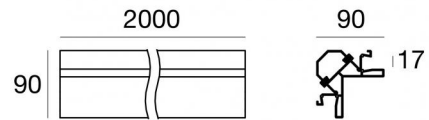

Fylo+ Surface_4

Systems - Lines | Modular
65025

Technical data	
Type	- - -
Installation position	Ceiling
Installation environment	Indoor
IK	IK08
Glow wire test	850°
Direct mounting on normally flammable surfaces	Yes
CE	Yes
Dimmable article	No
Directional	No
Tilting	No
Walk-over	No
Drive-over	No
Cable included	No
Resin potting	No
Net weight	3.4 Kg
Modularity	Modular