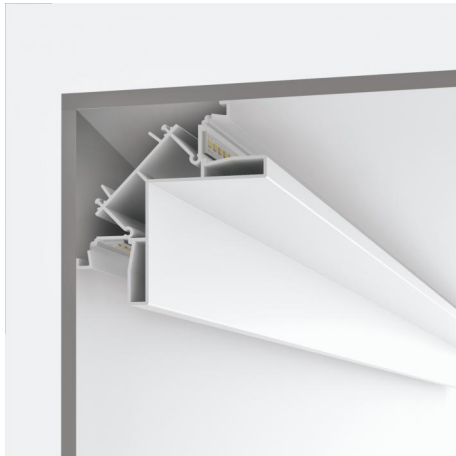

Fylo+ Surface_4

Systems - Lines | Modular
65025

Technical data	
Type	- - -
Installation position	Ceiling
Installation environment	Indoor
IK	IK08
Glow wire test	850°
Direct mounting on normally flammable surfaces	Yes
CE	Yes
Dimmable article	No
Directional	No
Tilting	No
Walk-over	No
Drive-over	No
Cable included	No
Resin potting	No
Net weight	3.4 Kg
Modularity	Modular

Closing cap
Material:Aluminium, colour:Chalk white, processing:Coating.

Code
65097