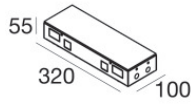

Fylo+ Surface_4

Fylo+ Surface_4 | Lines | Accessories
65025

Outer casing
installation position: ceiling L=320mm, H=55mm, D=100mm

Code
62900

Diffuser

Code
65054

Diffuser

Code
65055