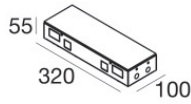

Outer casing
installation position: ceiling L=320mm, H=55mm, D=100mm

Code
62900

Diffuser

Code
65054

Diffuser

Code
65055

Closing cap
Material:Aluminium, colour:Chalk white, processing:Coating.

Code
65097