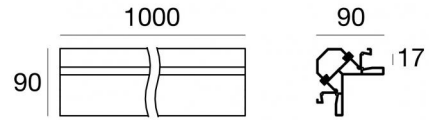

Fylo+ Surface_4

Systems - Lines | Modular
65024

Technical data	
Type	- - -
Installation position	Ceiling
Installation environment	Indoor
IK	IK08
Glow wire test	850°
Direct mounting on normally flammable surfaces	Yes
CE	Yes
Dimmable article	No
Directional	No
Tilting	No
Walk-over	No
Drive-over	No
Cable included	No
Resin potting	No
Net weight	1.7 Kg
Modularity	Modular

Finishing casing	
Material	Aluminium
Colour	Chalk white
Processing	Coating