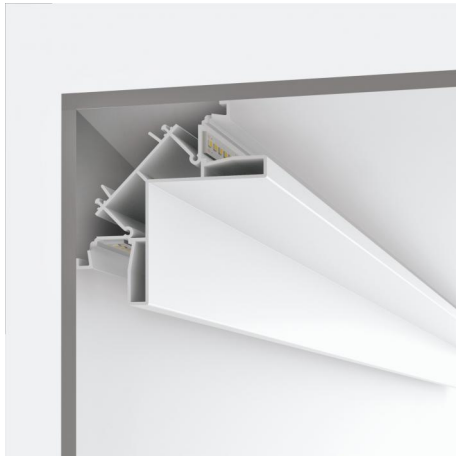

Fylo+ Surface_4

Systems - Lines | Modular
65024

| Technical data | |
|--|---------|
| Type | - - - |
| Installation position | Ceiling |
| Installation environment | Indoor |
| IK | IK08 |
| Glow wire test | 850° |
| Direct mounting on normally flammable surfaces | Yes |
| CE | Yes |
| Dimmable article | No |
| Directional | No |
| Tilting | No |
| Walk-over | No |
| Drive-over | No |
| Cable included | No |
| Resin potting | No |
| Net weight | 1.7 Kg |
| Modularity | Modular |

Outer casing
installation position: ceiling L=320mm, H=55mm, D=100mm

Code
62900

Diffuser

Code
65054

Diffuser

Code
65055

Closing cap
Material:Aluminium, colour:Chalk white, processing:Coating.

Code
65097