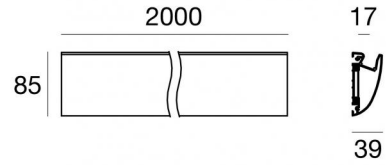

Systems - Lines | Modular
65022

Technical data	
Type	- - -
Installation position	Wall lights
Installation environment	Indoor
IK	IK08
Glow wire test	850°
Direct mounting on normally flammable surfaces	Yes
CE	Yes
Dimmable article	No
Directional	No
Tilting	No
Walk-over	No
Drive-over	No
Cable included	No
Resin potting	No
Net weight	2.32 Kg
Modularity	Modular

		<p>Outer casing installation position: ceiling L=320mm, H=55mm, D=100mm</p>	<p>Code <u>62900</u></p>
		<p>Diffuser</p>	<p>Code <u>65054</u></p>
		<p>Diffuser</p>	<p>Code <u>65055</u></p>
		<p>Closing cap Material:Aluminium, colour:Chalk white, processing:Coating.</p>	<p>Code <u>65014</u></p>
		<p>Recess cover Material:plaster, colour:white.</p>	<p>Code <u>65098</u></p>
		<p>Recess cover Material:plaster, colour:white.</p>	<p>Code <u>65099</u></p>