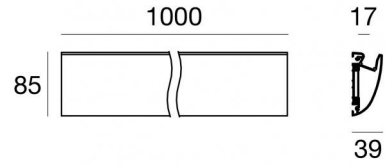

Systems - Lines | Modular
65021

Technical data	
Type	- - -
Installation position	Wall lights
Installation environment	Indoor
IK	IK08
Glow wire test	850°
Direct mounting on normally flammable surfaces	Yes
CE	Yes
Dimmable article	No
Directional	No
Tilting	No
Walk-over	No
Drive-over	No
Cable included	No
Resin potting	No
Net weight	1.16 Kg
Modularity	Modular

		<p>Outer casing installation position: ceiling L=320mm, H=55mm, D=100mm</p>	<p>Code <u>62900</u></p>
--	--	---	-------------------------------------

		<p>Diffuser</p>	<p>Code <u>65054</u></p>
--	--	-----------------	-------------------------------------