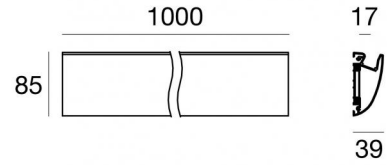

Systems - Lines | Modular
65021

Technical data	
Type	- - -
Installation position	Wall lights
Installation environment	Indoor
IK	IK08
Glow wire test	850°
Direct mounting on normally flammable surfaces	Yes
CE	Yes
Dimmable article	No
Directional	No
Tilting	No
Walk-over	No
Drive-over	No
Cable included	No
Resin potting	No
Net weight	1.16 Kg
Modularity	Modular

		<p>Outer casing installation position: ceiling L=320mm, H=55mm, D=100mm</p>	<p>Code <u>62900</u></p>
		<p>Diffuser</p>	<p>Code <u>65054</u></p>
		<p>Diffuser</p>	<p>Code <u>65055</u></p>
		<p>Closing cap Material:Aluminium, colour:Chalk white, processing:Coating.</p>	<p>Code <u>65014</u></p>
		<p>Recess cover Material:plaster, colour:white.</p>	<p>Code <u>65098</u></p>
		<p>Recess cover Material:plaster, colour:white.</p>	<p>Code <u>65099</u></p>